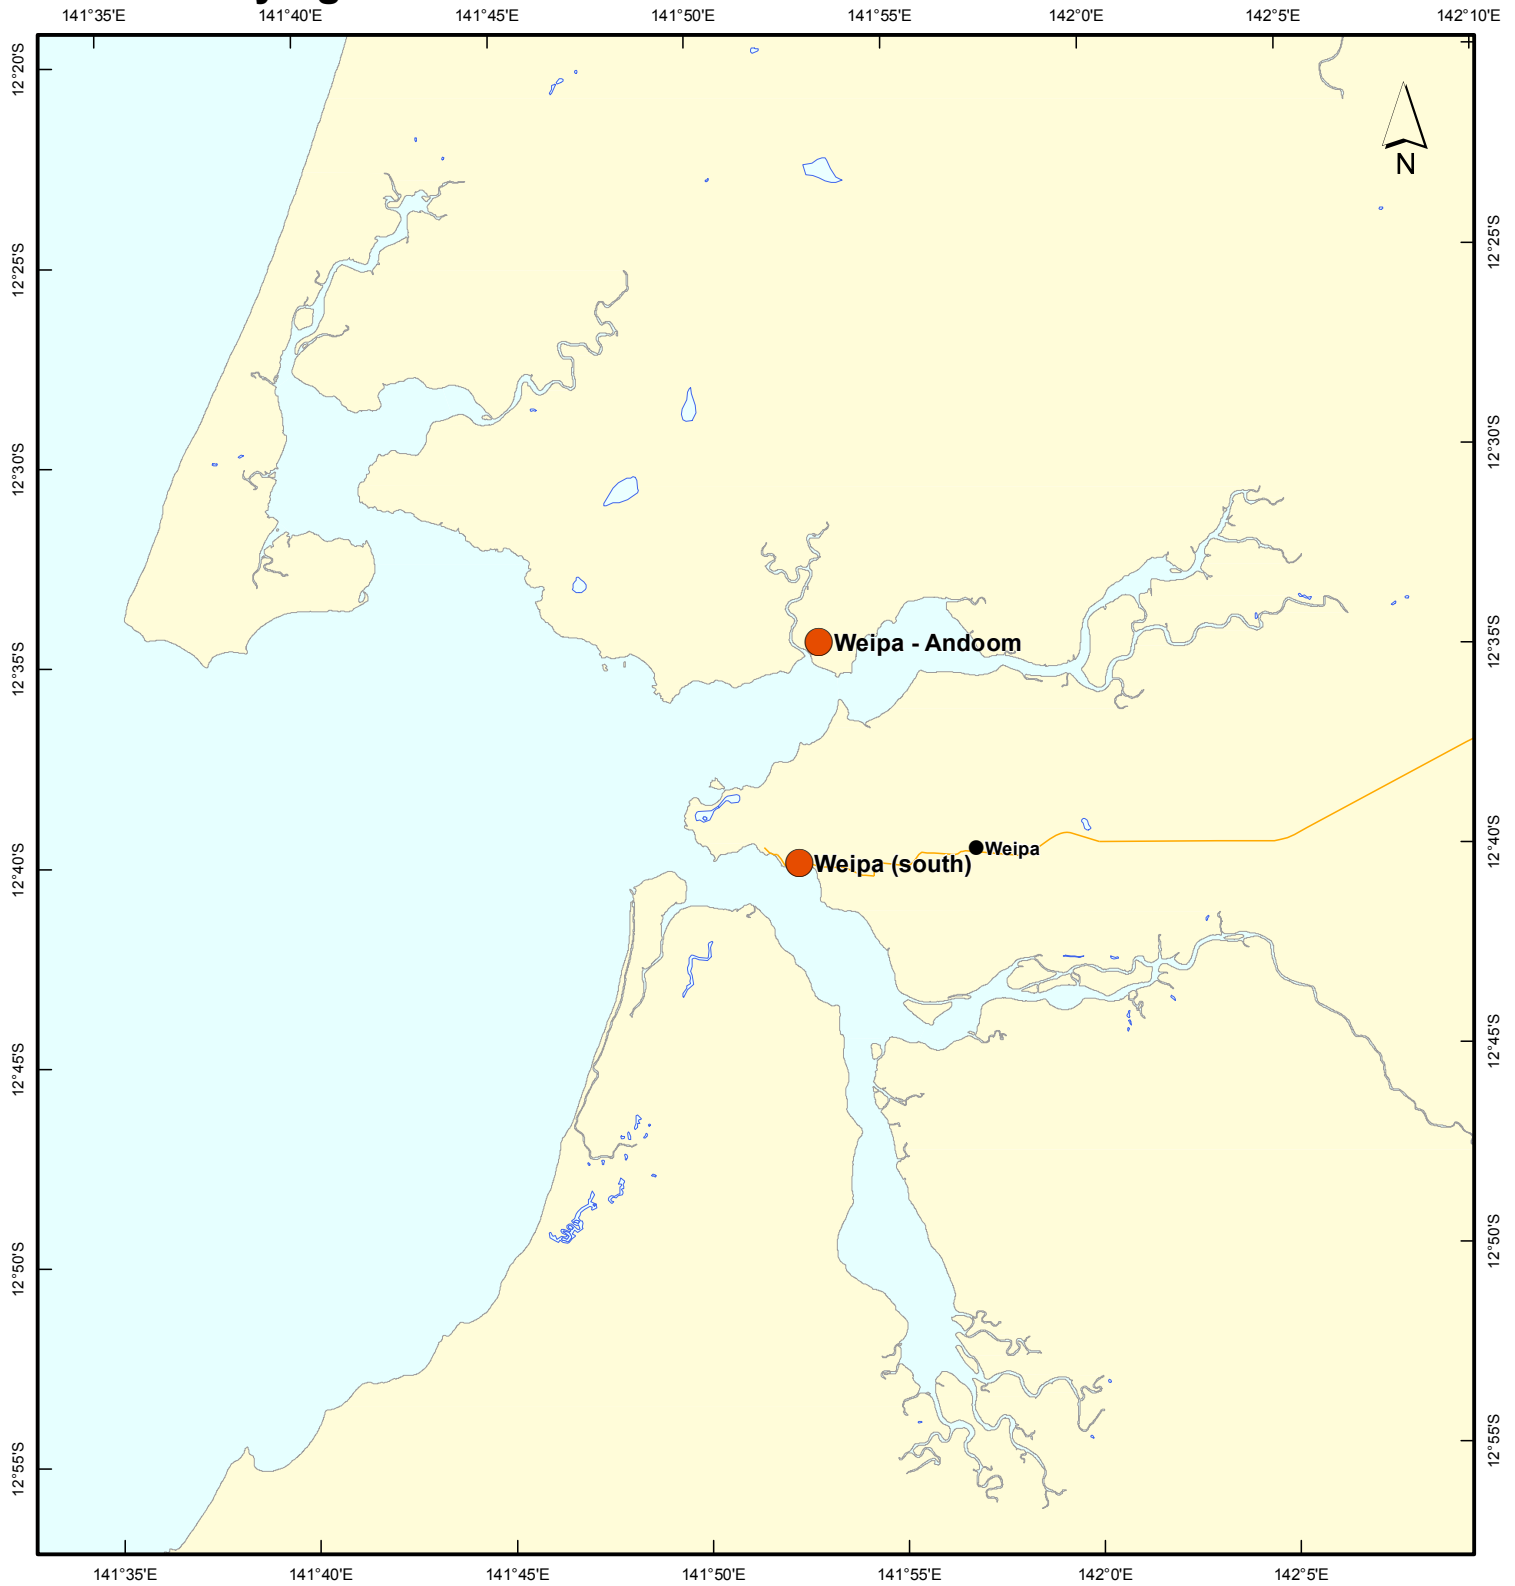

MAP 43: Flying Fox Roost Sites

Map Projection:
 Universal Transverse Mercator (MGA) zone 55
 Horizontal Datum:
 Geocentric Datum of Australia 1994 (GDA94)

Map Production: 11 August, 2011

Disclaimer:

This map has been prepared with all due diligence and care, based on the best available information at the time of publication. Neither the department nor the Queensland Government holds any responsibility for any errors or omissions within this document. Any decisions made by other parties based on this document are solely the responsibility of those parties.

Legend

- Flying Fox Roost Sites
- QPWS Estate**
- National Park (scientific)
- National Park
- National Park (CYPAL)
- National Park (recovery)
- Conservation Park
- Resources Reserve
- Forest Reserve
- State Forest
- Timber Reserve