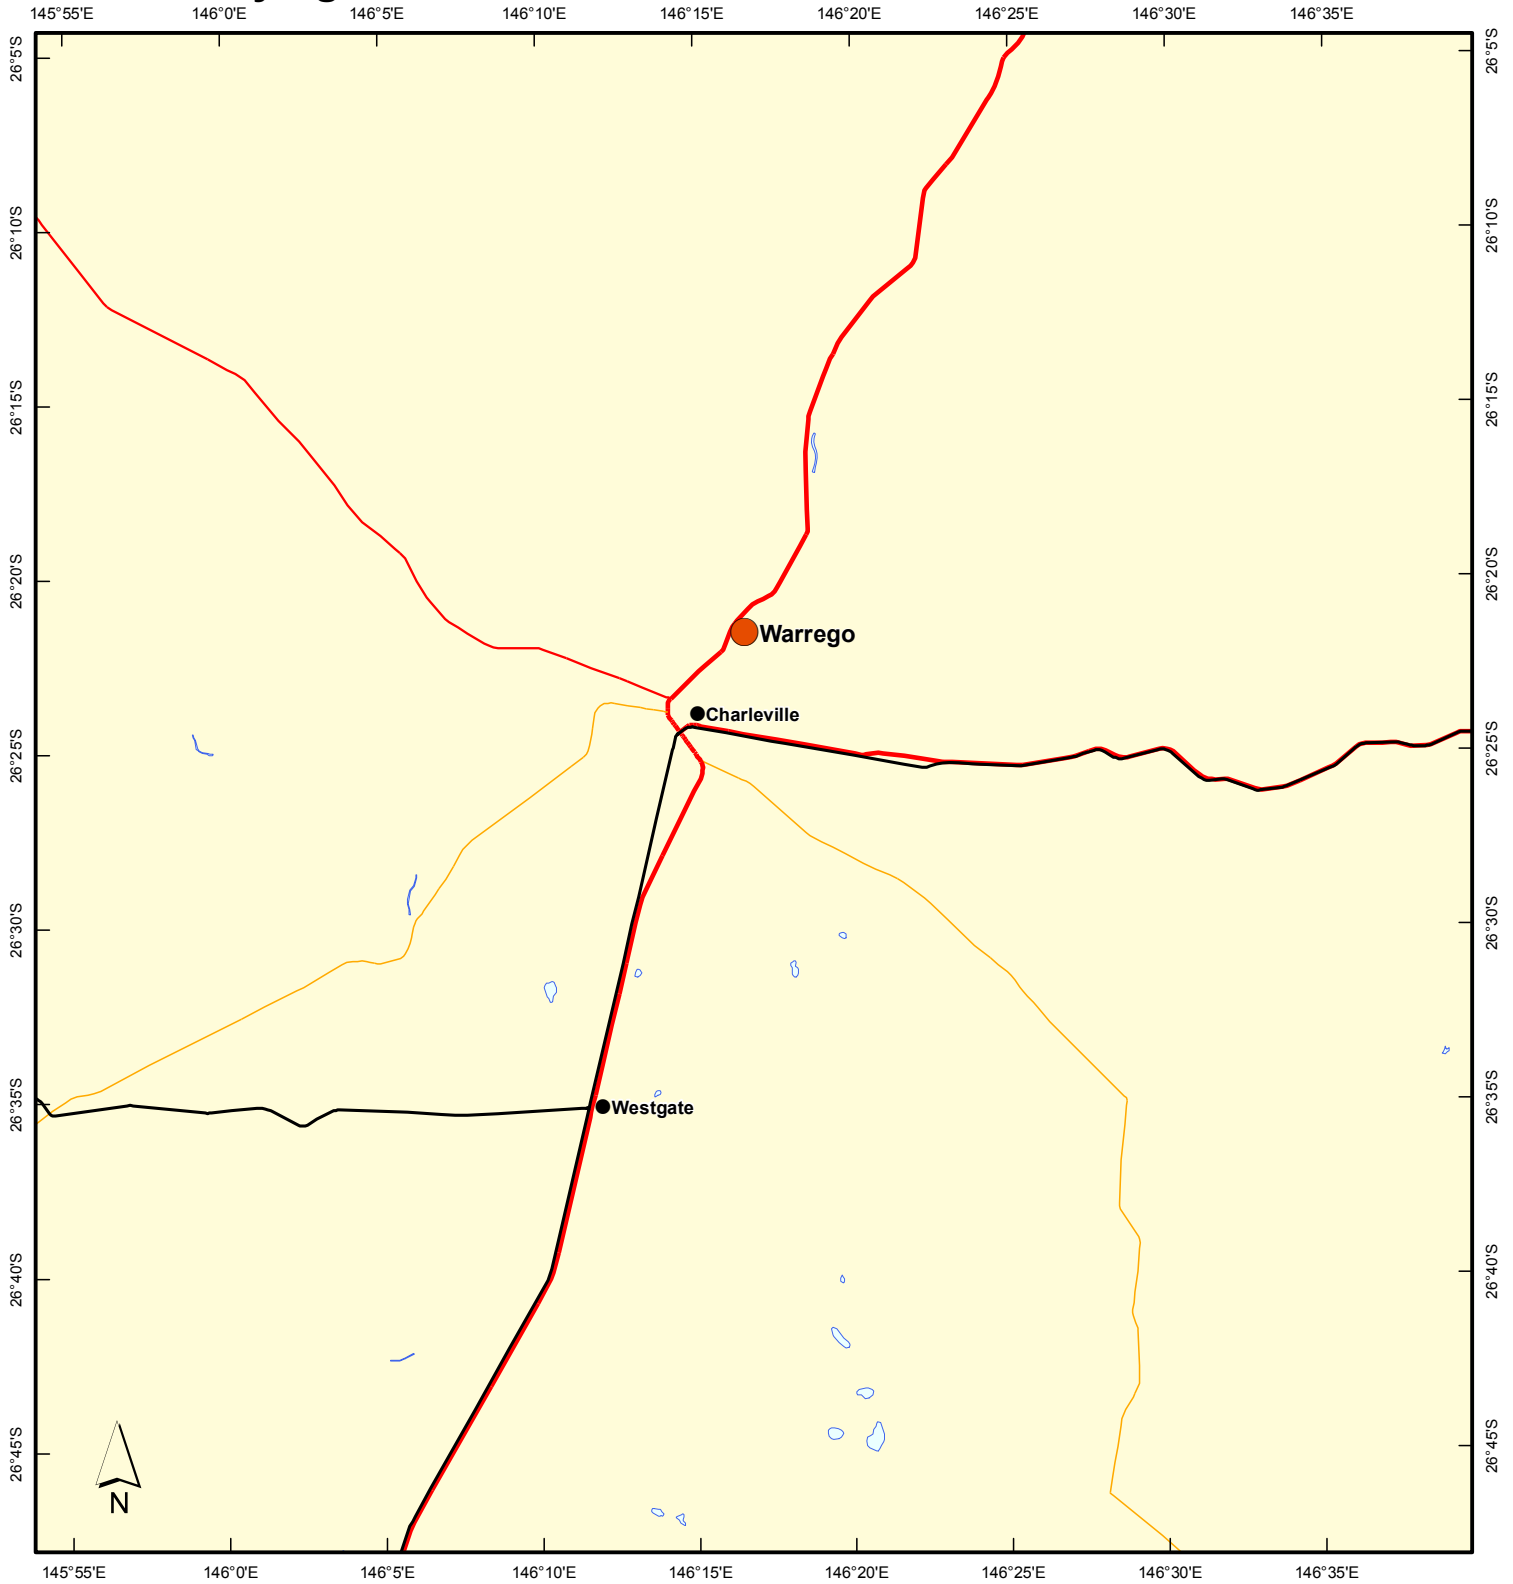

MAP 20: Flying Fox Roost Sites

Map Projection:
 Universal Transverse Mercator (MGA) zone 55
 Horizontal Datum:
 Geocentric Datum of Australia 1994 (GDA94)

Map Production: 11 August, 2011

Disclaimer:

This map has been prepared with all due diligence and care, based on the best available information at the time of publication. Neither the department nor the Queensland Government holds any responsibility for any errors or omissions within this document. Any decisions made by other parties based on this document are solely the responsibility of those parties.

Legend

- Flying Fox Roost Sites
- QPWS Estate**
- National Park (scientific)
- National Park
- National Park (CYPAL)
- National Park (recovery)
- Conservation Park
- Resources Reserve
- Forest Reserve
- State Forest
- Timber Reserve