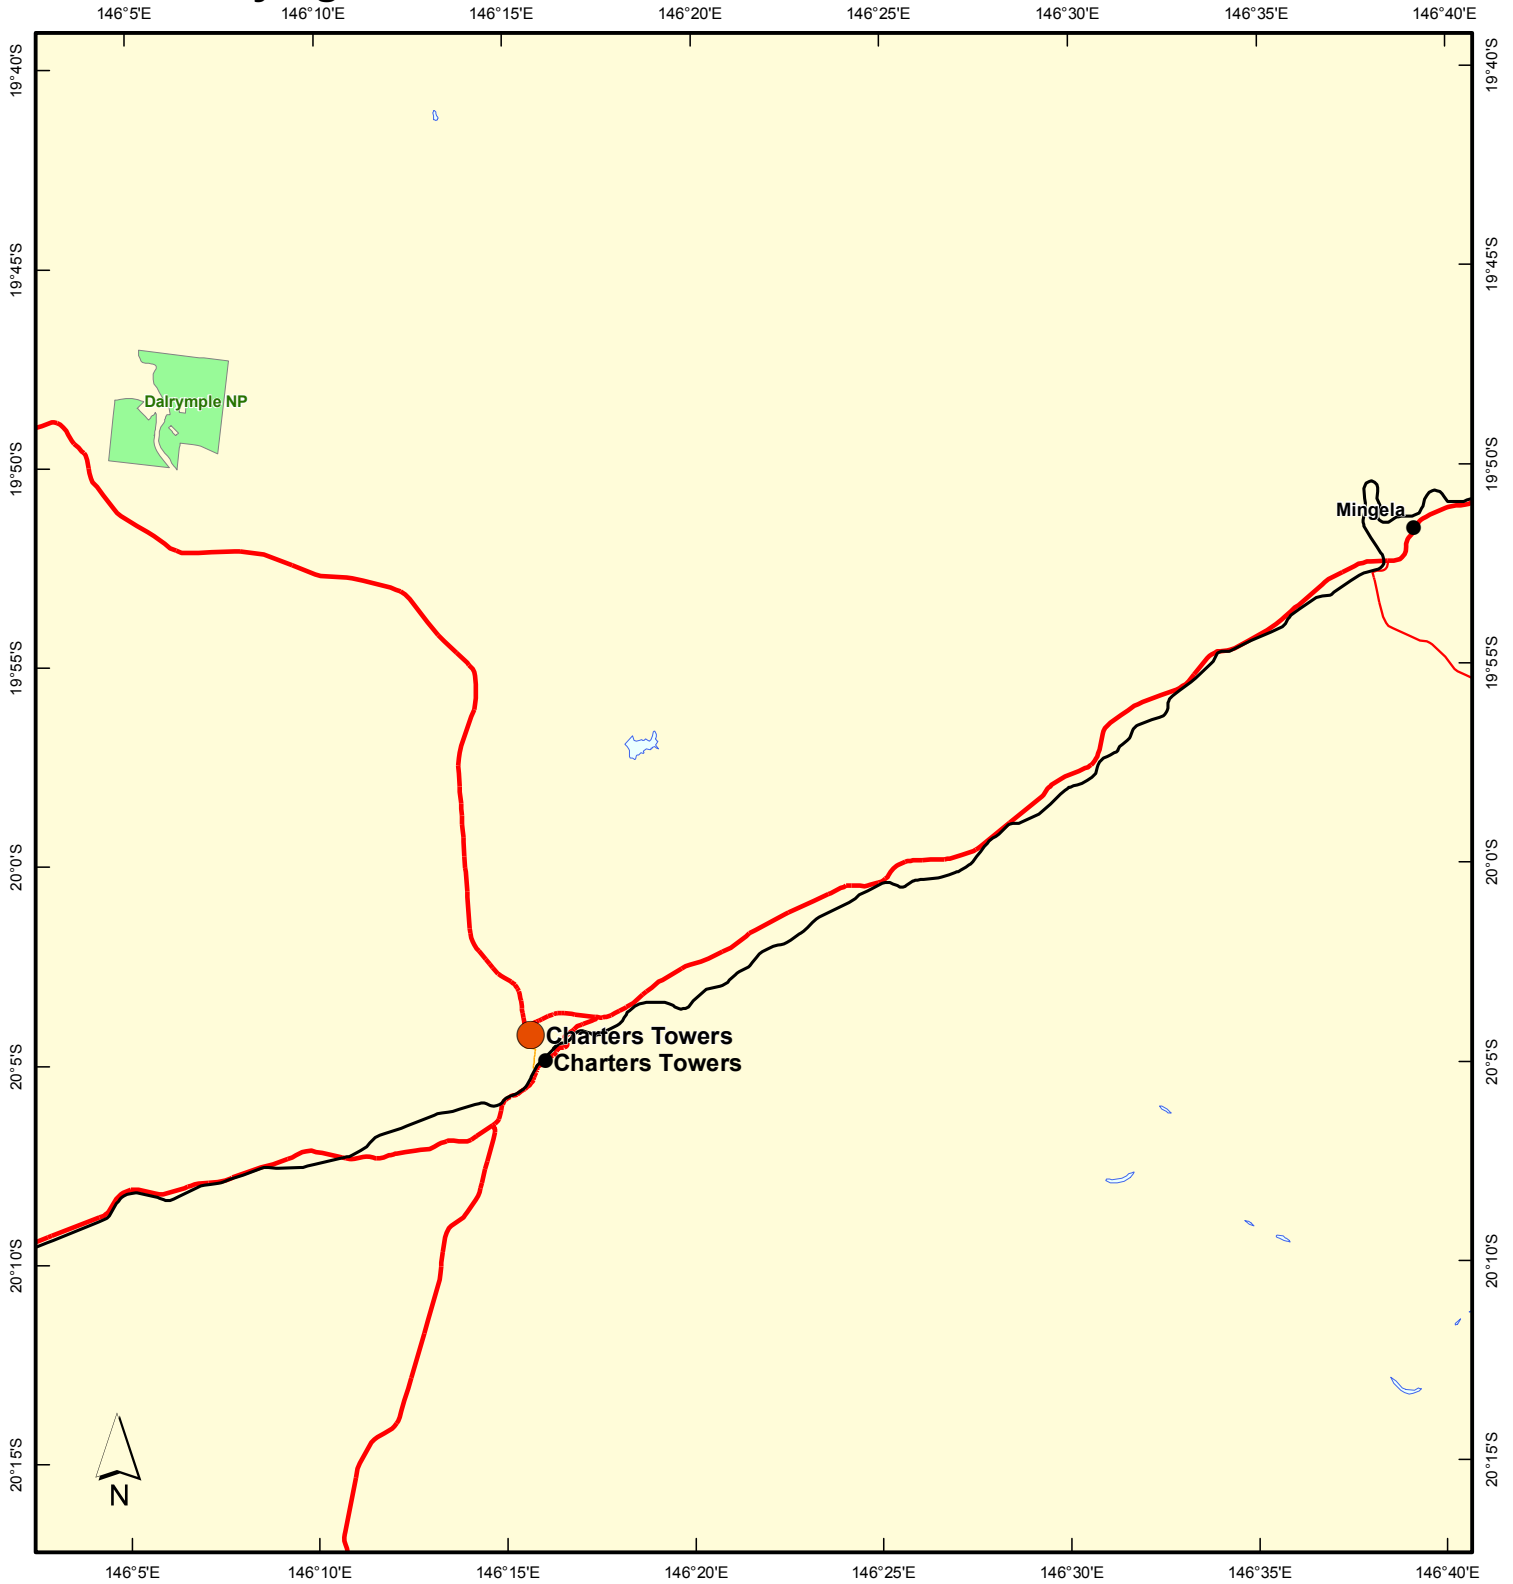

MAP 31: Flying Fox Roost Sites

Map Projection:
 Universal Transverse Mercator (MGA) zone 55
 Horizontal Datum:
 Geocentric Datum of Australia 1994 (GDA94)

Map Production: 11 August, 2011

Disclaimer:

This map has been prepared with all due diligence and care, based on the best available information at the time of publication. Neither the department nor the Queensland Government holds any responsibility for any errors or omissions within this document. Any decisions made by other parties based on this document are solely the responsibility of those parties.

Legend

- Flying Fox Roost Sites
- QPWS Estate**
- National Park (scientific)
- National Park
- National Park (CYPAL)
- National Park (recovery)
- Conservation Park
- Resources Reserve
- Forest Reserve
- State Forest
- Timber Reserve