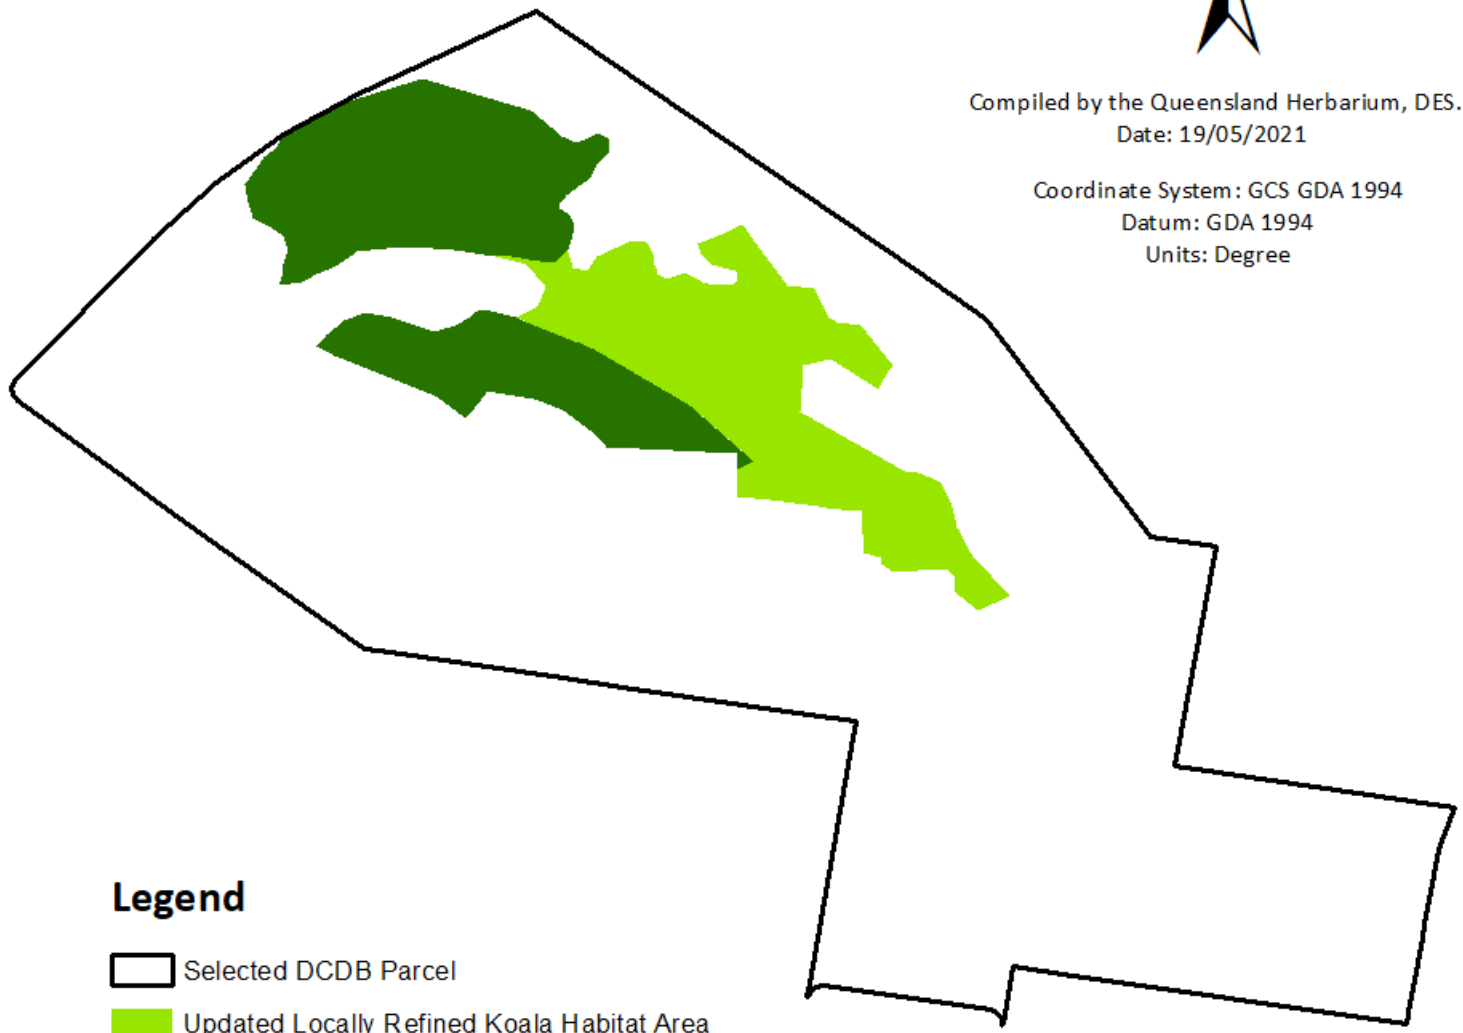

Nature Conservation (Koala) Conservation Plan 2017

Koala habitat area determination map

This koala habitat area determination map is issued by the Department of Environment and Science as an attachment to a notice of decision issued under section 7C of the Nature Conservation (Koala) Conservation Plan 2017. This map will be taken to be the Koala Conservation Plan Map as it relates to koala habitat areas for the land that is subject to this decision until the Koala Conservation Plan Map is updated in 2022.

Compiled by the Queensland Herbarium, DES.
Date: 19/05/2021

Coordinate System: GCS GDA 1994
Datum: GDA 1994
Units: Degree

Legend

-  Selected DCDB Parcel
-  Updated Locally Refined Koala Habitat Area
-  Updated Core Koala Habitat Area