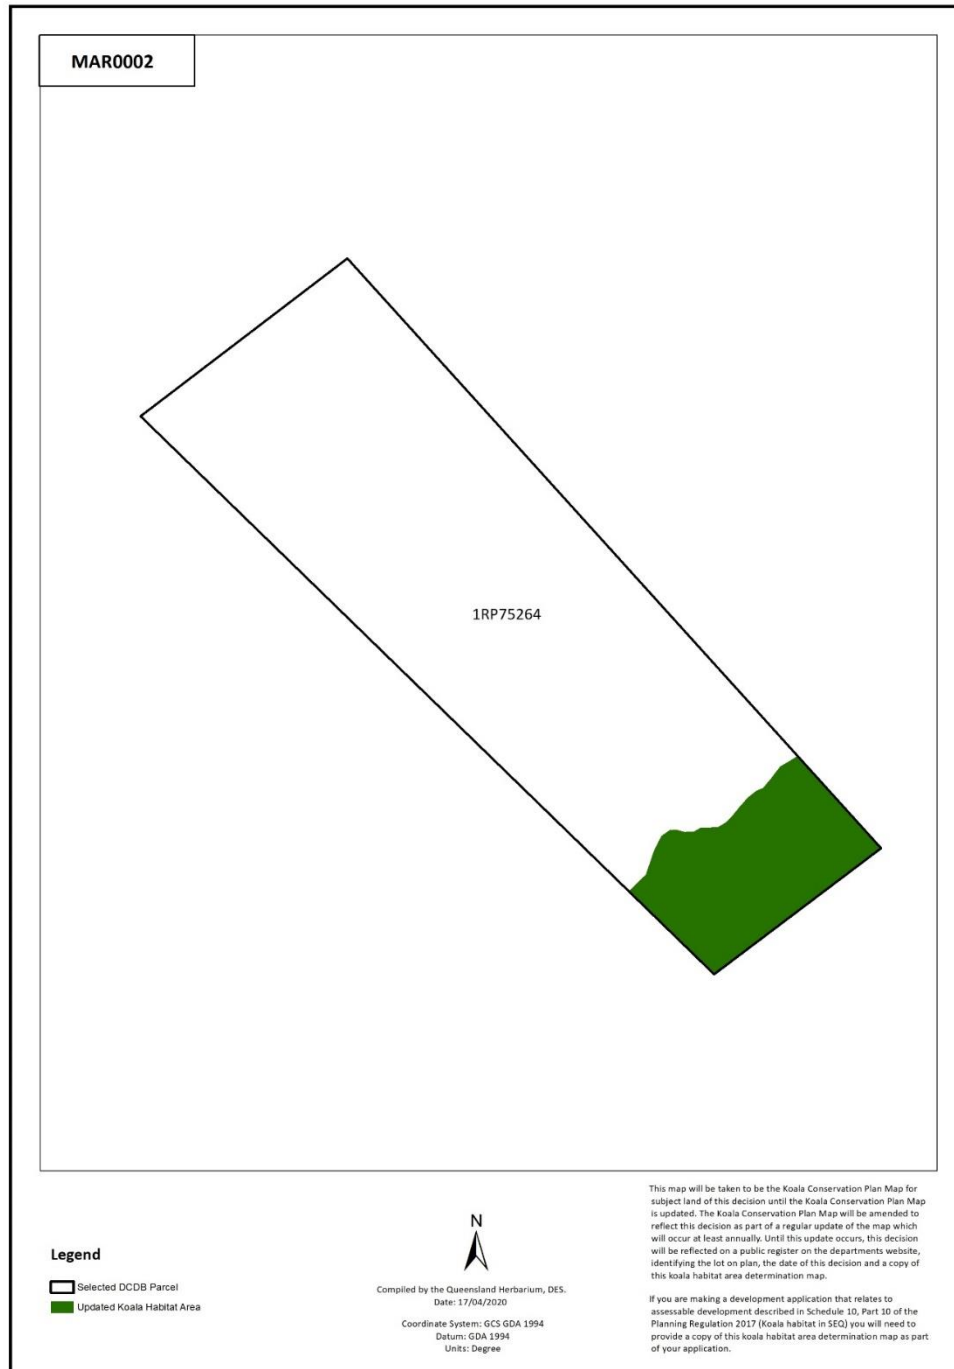

## Nature Conservation (Koala) Conservation Plan 2017

### Koala habitat area determination map

*This koala habitat area determination map is issued by the Department of Environment and Science as an attachment to a notice of decision issued under section 7C of the Nature Conservation (Koala) Conservation Plan 2017. This map will be taken to be the Koala Conservation Plan Map as it relates to koala habitat areas for the land that is subject to this decision until the Koala Conservation Plan Map is updated.*

Notice of decision reference: MAR20002  
Request received: 14 April 2020

Lot on Plan: 1RP75264  
Decision made: 24 April 2020