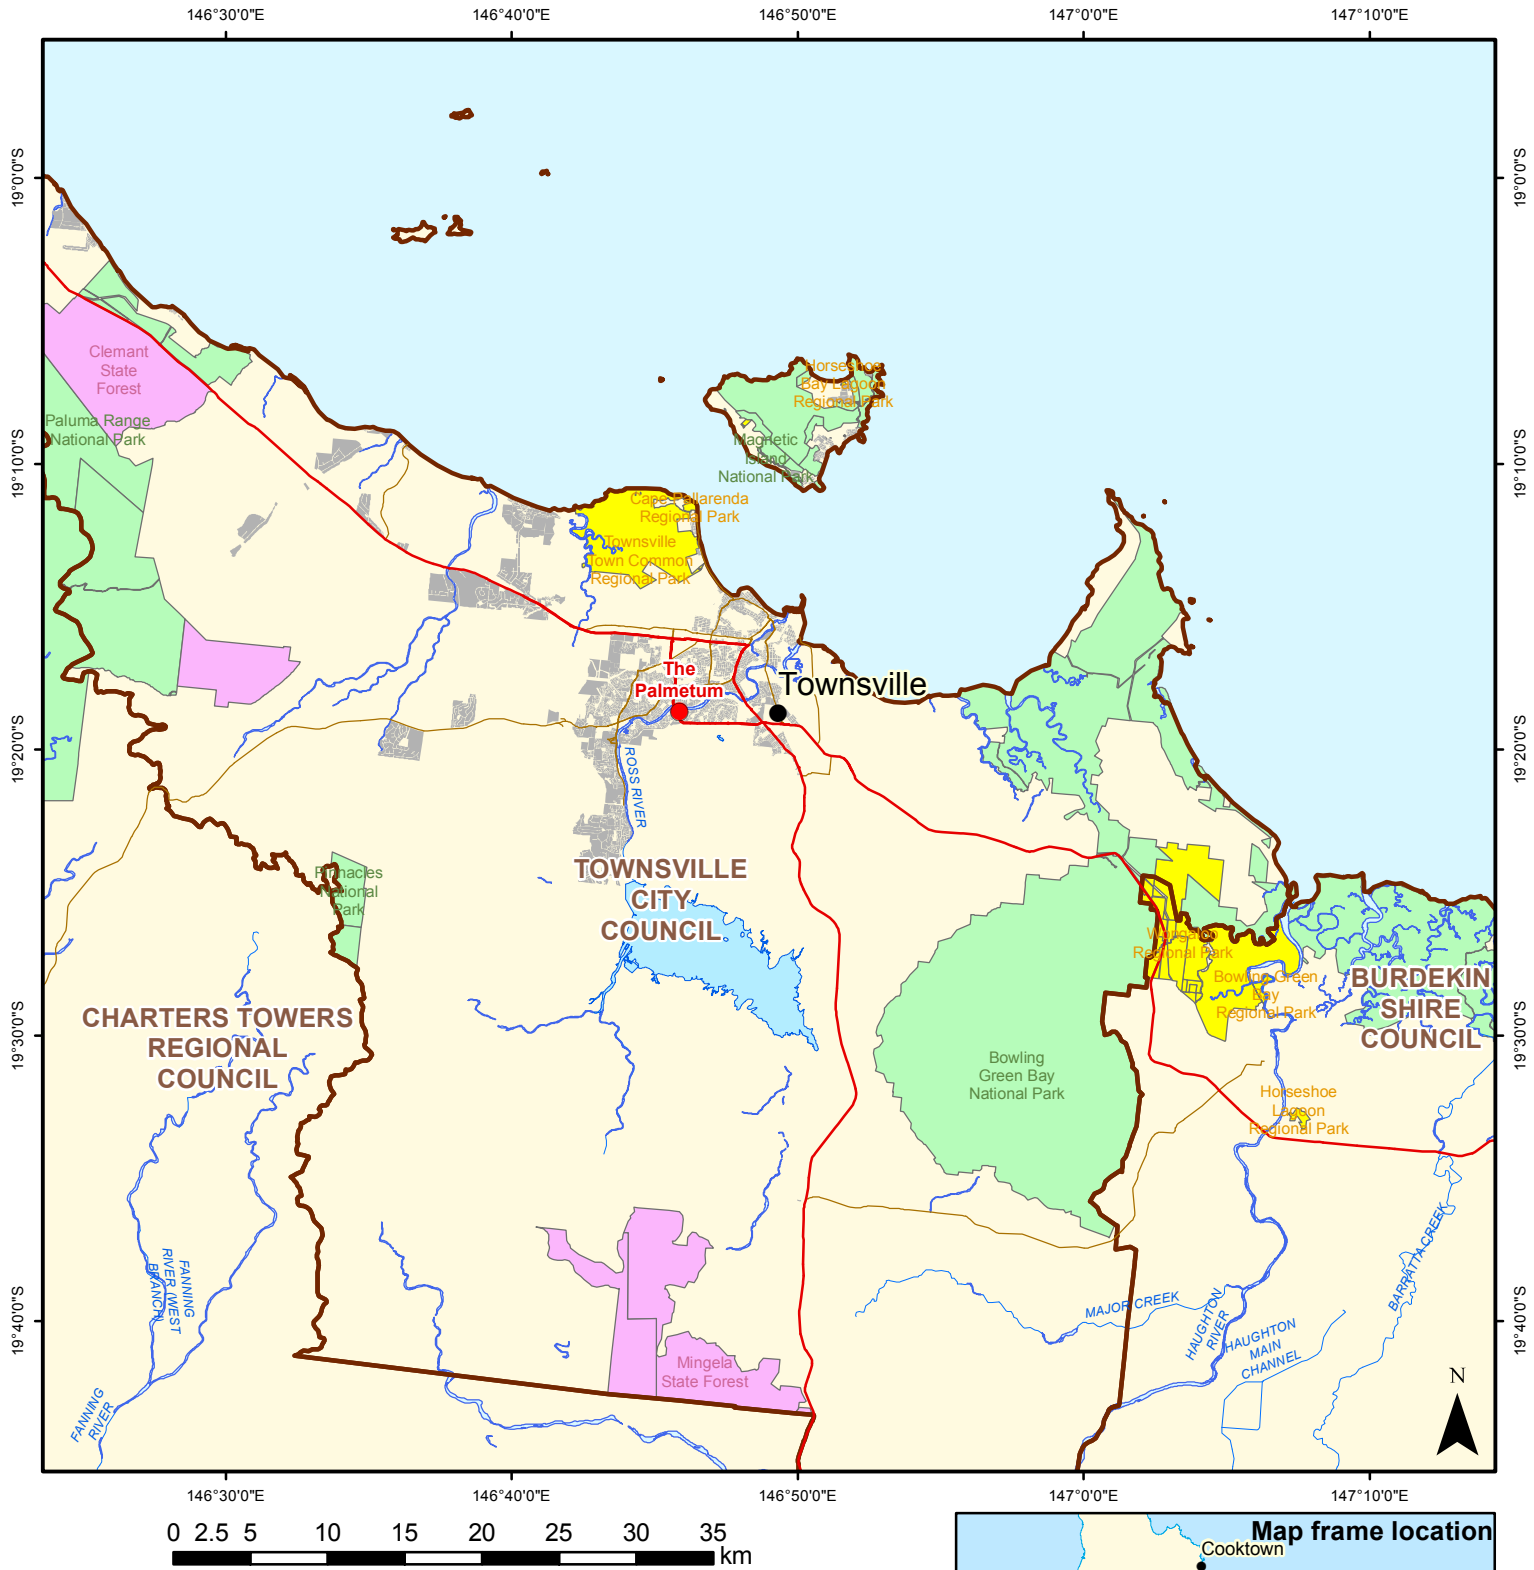

Flying fox camps within Local Government Areas of Queensland

Map 28: Townsville City Council

Legend

- Flying fox camps (current on 10 Feb 16)
- Major urban centres
- Regional centres
- Roads
- Local government boundaries
- Urban areas
- Reservoirs
- Principal rivers
- National Park
- National Park (CYPAL)
- Regional Park
- Forest Reserve
- State Forest
- Timber Reserve

Disclaimer

This map has been prepared with all due diligence and care, based on the best available information at the time of publication. Neither the Department nor the Queensland Government holds any responsibility for any errors or omissions within this document. Any decisions made by other parties based on this document are solely the responsibility of those parties.

Produced by Department of Environment and Heritage Protection
© The State of Queensland 2016

Horizontal datum: GDA94
Projection: geographical coordinates

**Queensland
Government**