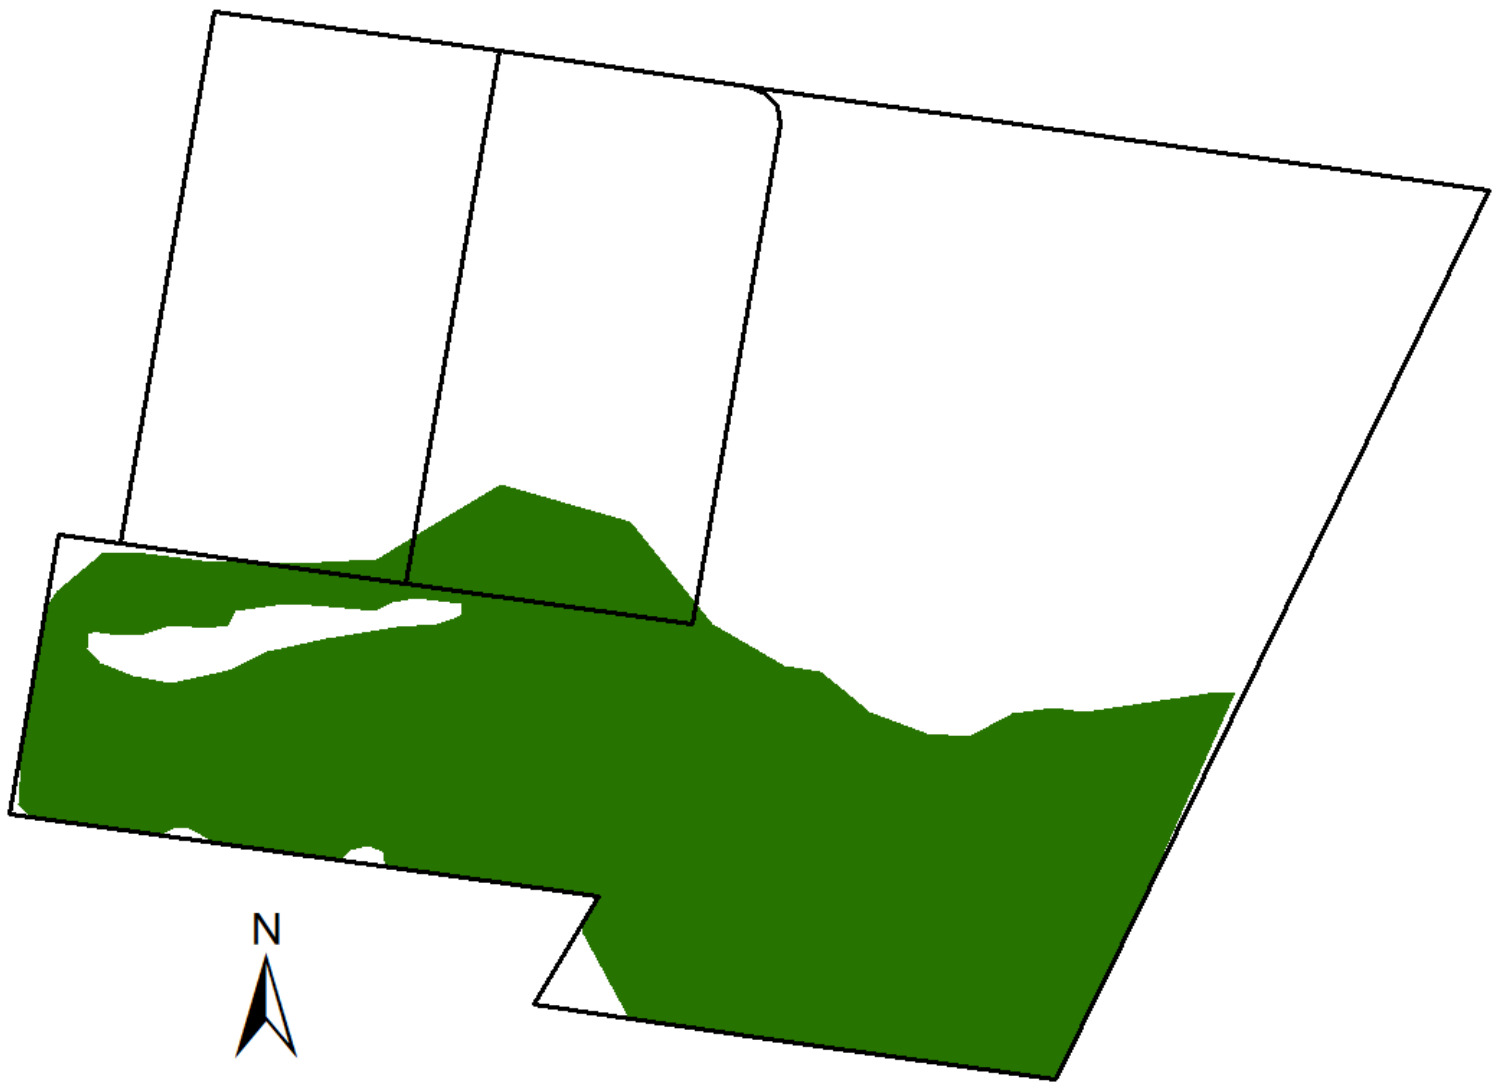

## Nature Conservation (Koala) Conservation Plan 2017

### Koala habitat area determination map

*This koala habitat area determination map is issued by the Department of Environment and Science as an attachment to a notice of decision issued under section 7C of the Nature Conservation (Koala) Conservation Plan 2017. This map will be taken to be the Koala Conservation Plan Map as it relates to koala habitat areas for the land that is subject to this decision until the Koala Conservation Plan Map is updated.*

Compiled by the Queensland Herbarium, DES.  
Date: 24/11/2021

Coordinate System: GCS GDA 1994  
Datum: GDA 1994  
Units: Degree