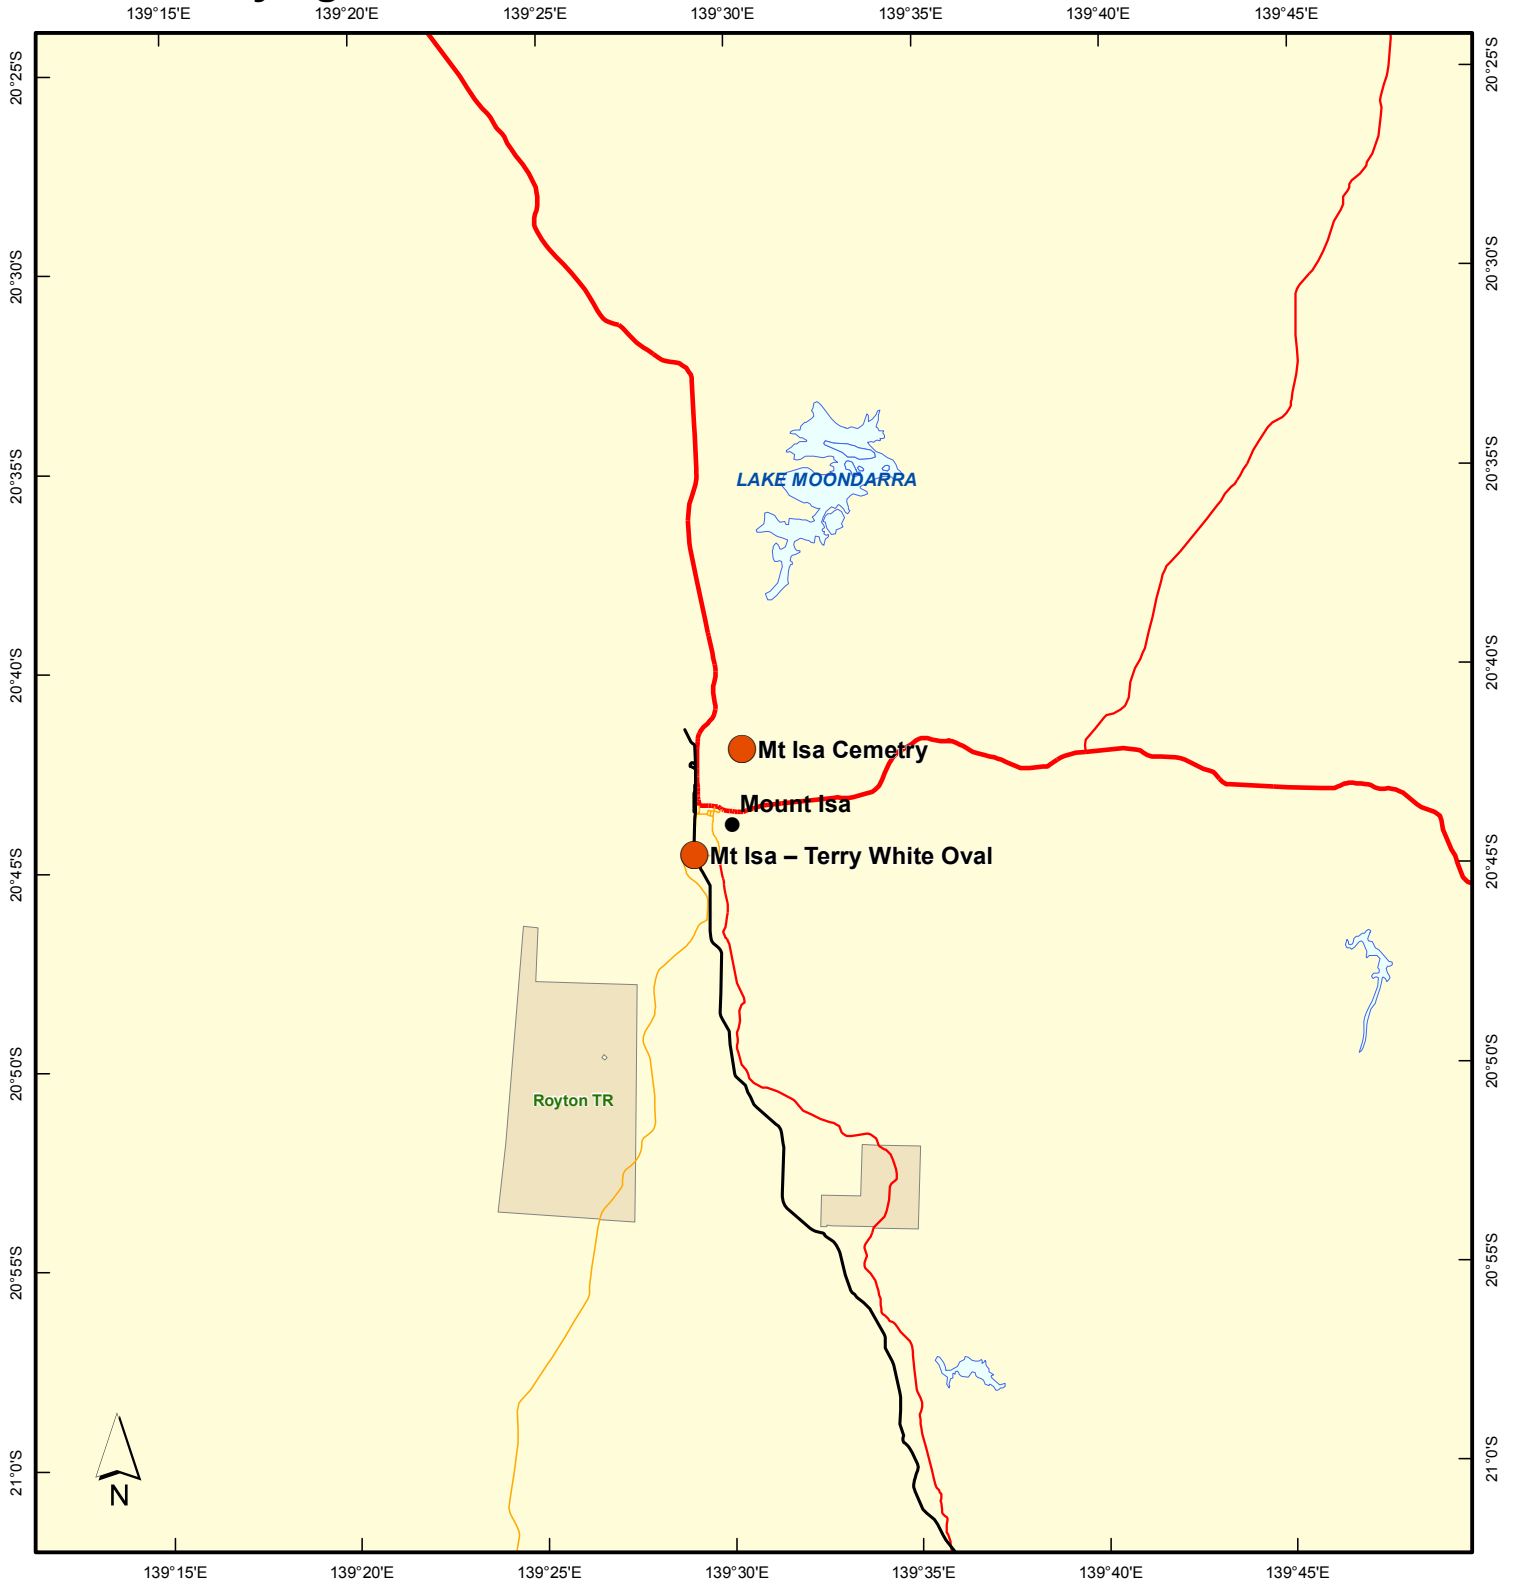

MAP 33: Flying Fox Roost Sites

Map Projection:
 Universal Transverse Mercator (MGA) zone 54
 Horizontal Datum:
 Geocentric Datum of Australia 1994 (GDA94)

Map Production: 11 August, 2011

Disclaimer:

This map has been prepared with all due diligence and care, based on the best available information at the time of publication. Neither the department nor the Queensland Government holds any responsibility for any errors or omissions within this document. Any decisions made by other parties based on this document are solely the responsibility of those parties.

Legend

- Flying Fox Roost Sites
- QPWS Estate**
- National Park (scientific)
- National Park
- National Park (CYPAL)
- National Park (recovery)
- Conservation Park
- Resources Reserve
- Forest Reserve
- State Forest
- Timber Reserve