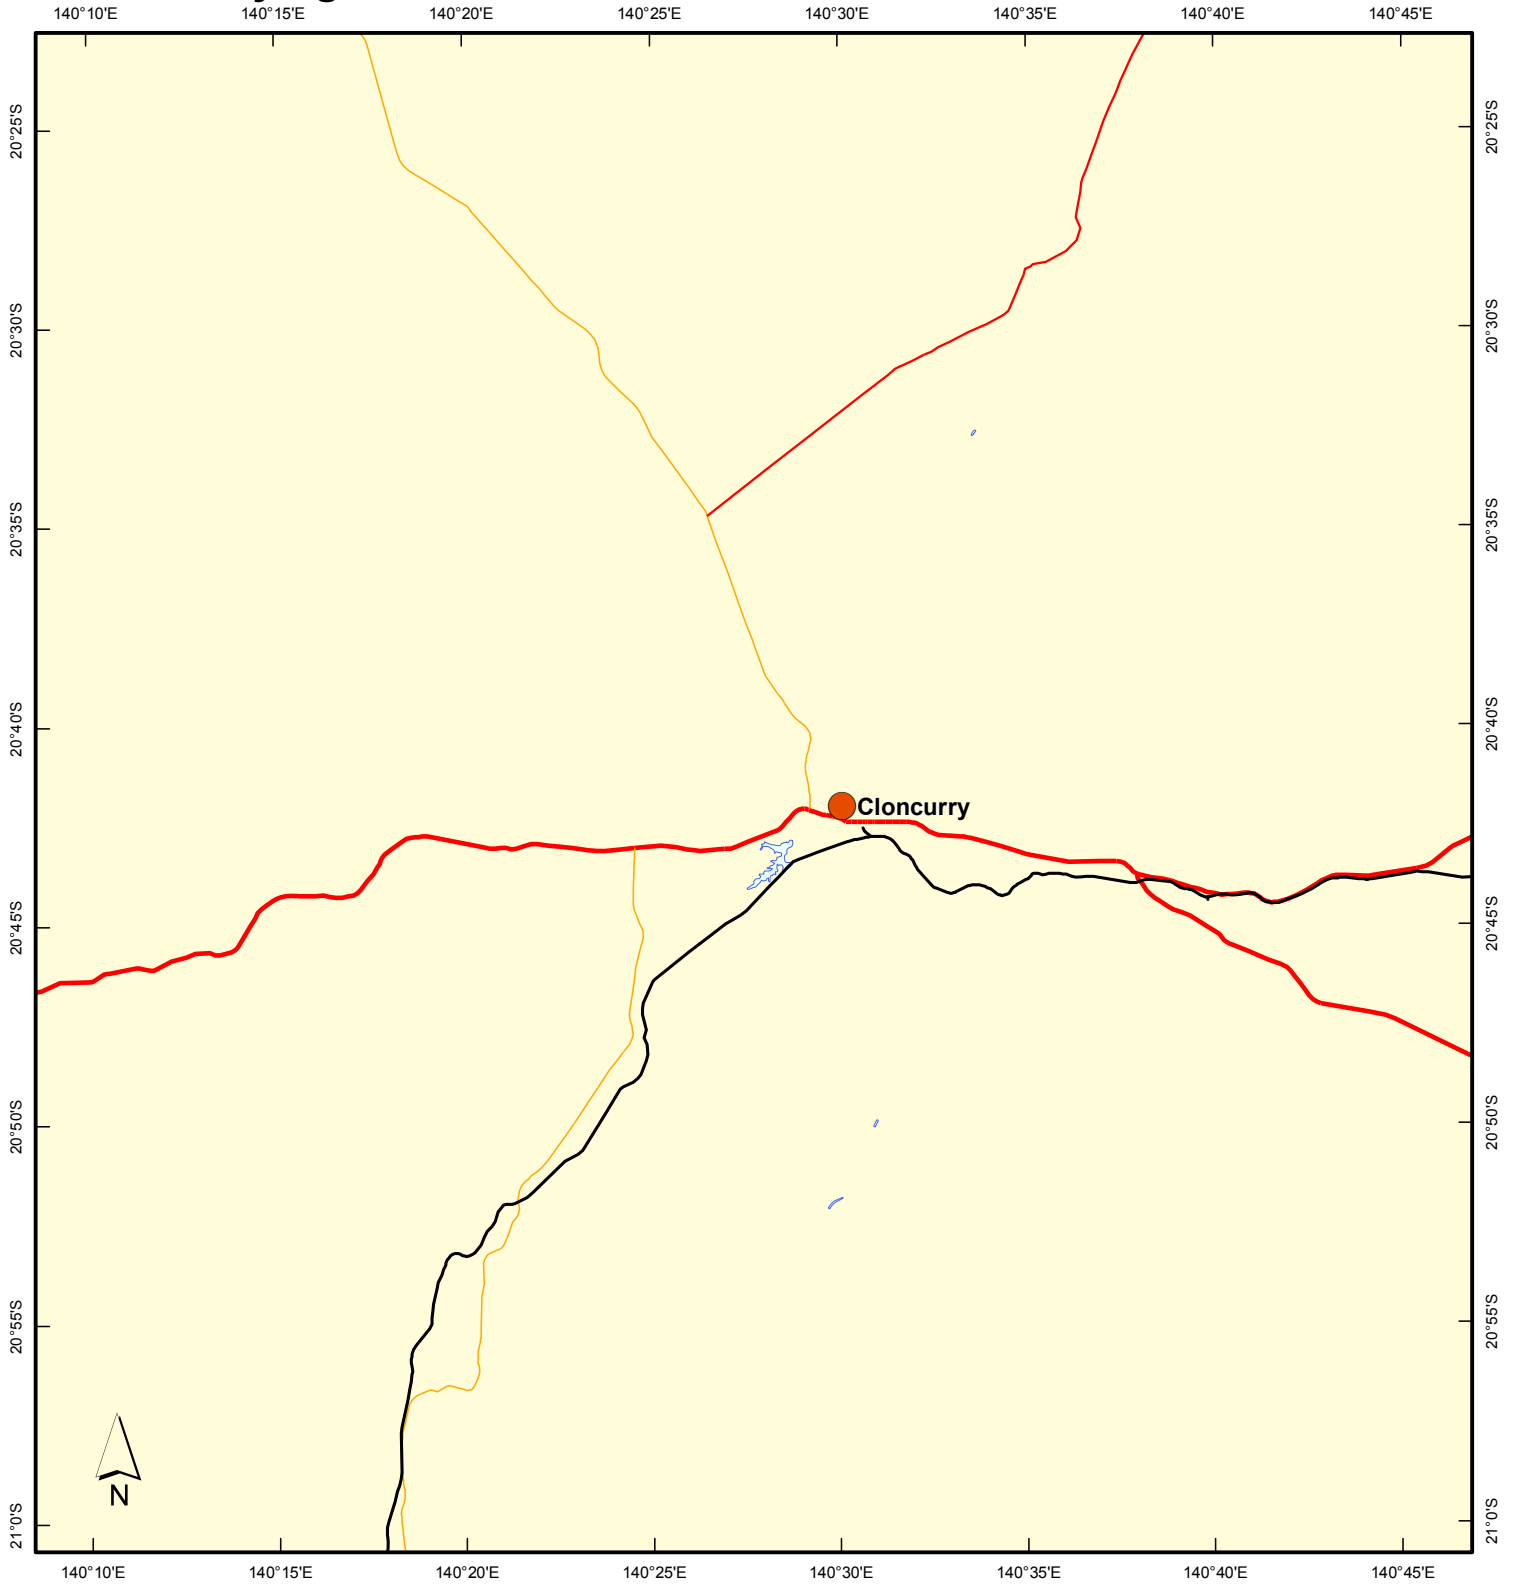

MAP 32: Flying Fox Roost Sites

Map Projection:
 Universal Transverse Mercator (MGA) zone 54
 Horizontal Datum:
 Geocentric Datum of Australia 1994 (GDA94)

Map Production: 11 August, 2011

Disclaimer:

This map has been prepared with all due diligence and care, based on the best available information at the time of publication. Neither the department nor the Queensland Government holds any responsibility for any errors or omissions within this document. Any decisions made by other parties based on this document are solely the responsibility of those parties.

Legend

- Flying Fox Roost Sites
- QPWS Estate**
- National Park (scientific)
- National Park
- National Park (CYPAL)
- National Park (recovery)
- Conservation Park
- Resources Reserve
- Forest Reserve
- State Forest
- Timber Reserve