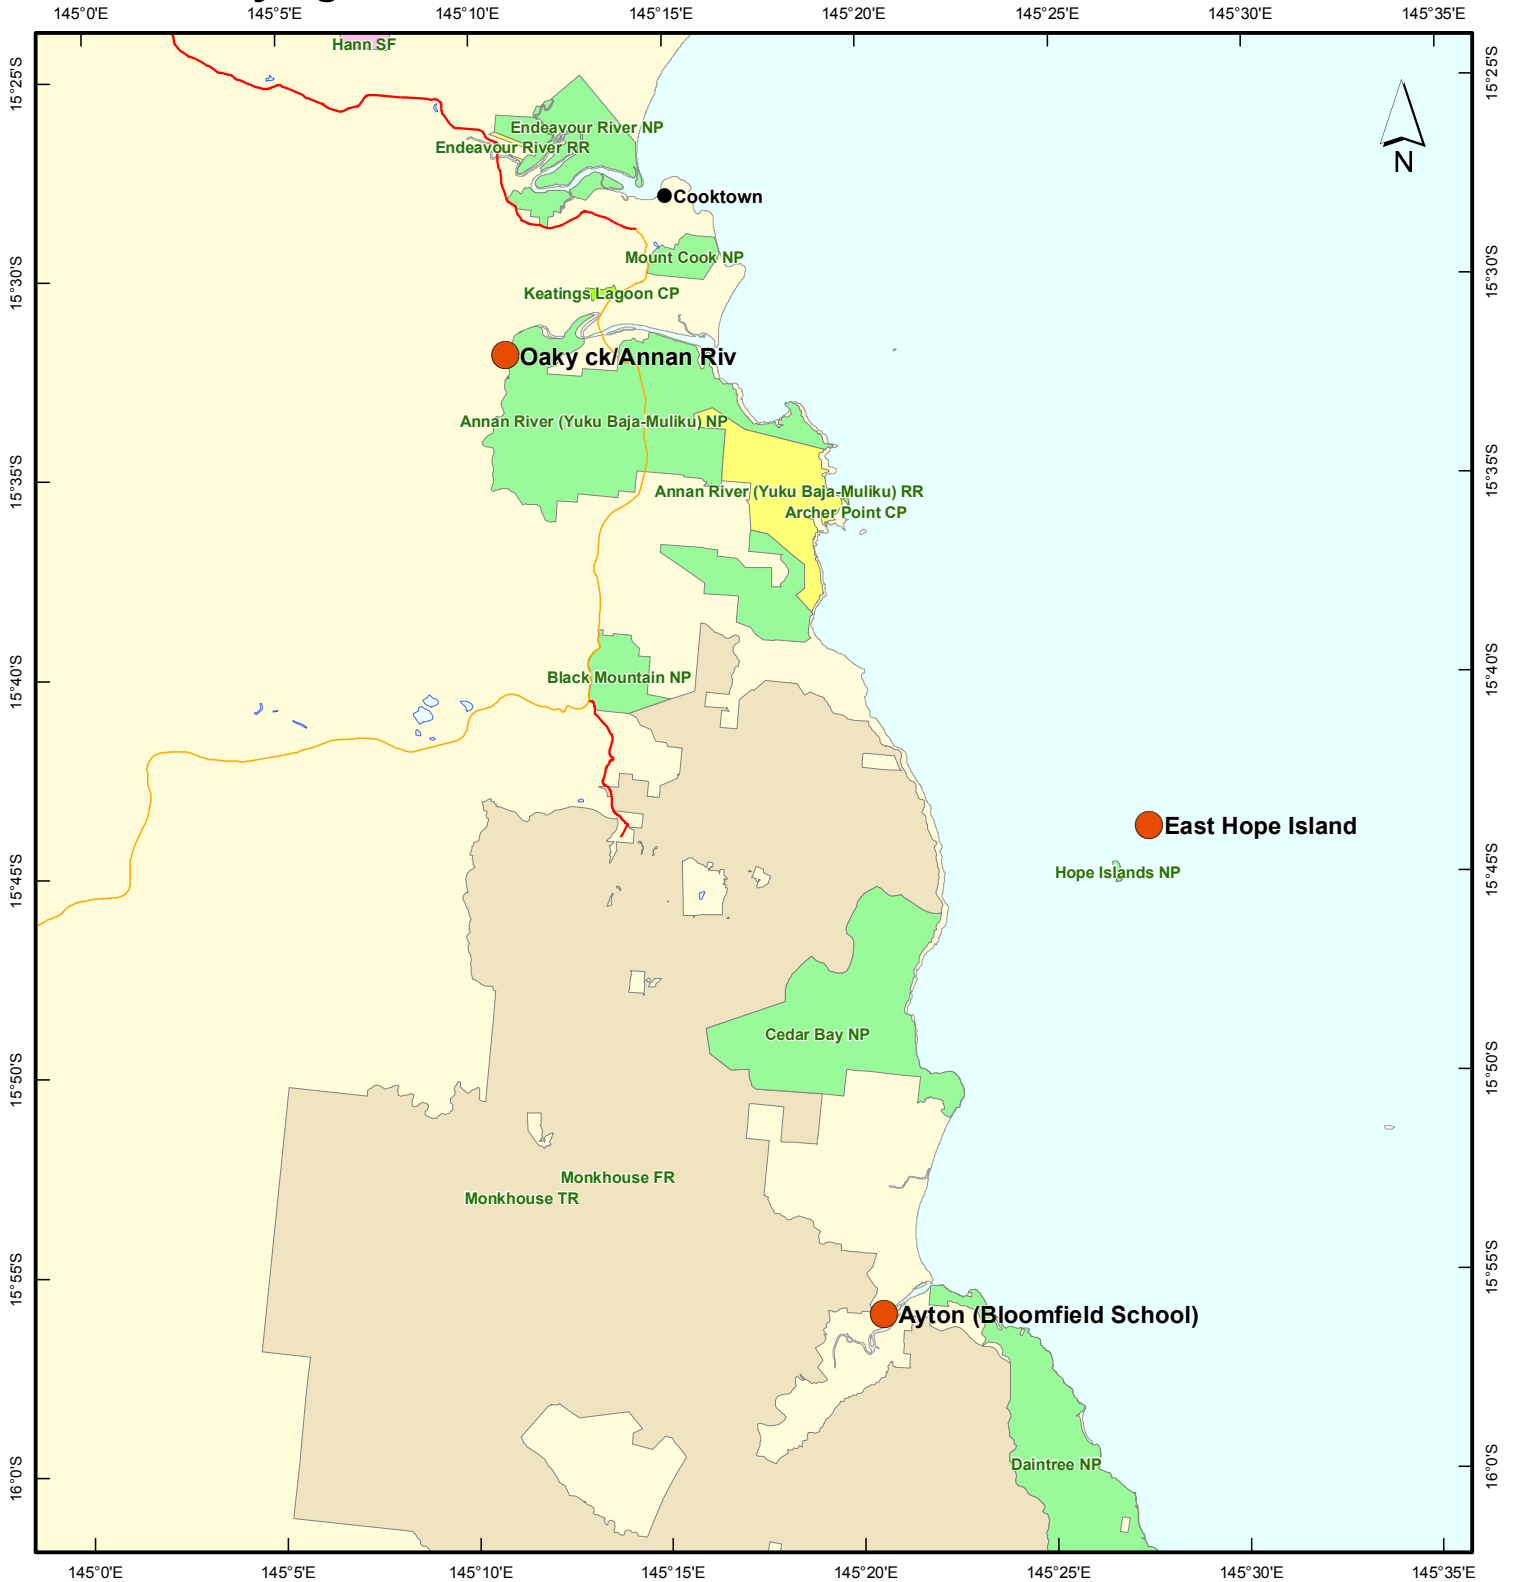

MAP 42: Flying Fox Roost Sites

Map Projection:
Universal Transverse Mercator (MGA) zone 55
Horizontal Datum:
Geocentric Datum of Australia 1994 (GDA94)

Map Production: 11 August, 2011

Disclaimer:

This map has been prepared with all due diligence and care, based on the best available information at the time of publication. Neither the department nor the Queensland Government holds any responsibility for any errors or omissions within this document. Any decisions made by other parties based on this document are solely the responsibility of those parties.

Legend

- Flying Fox Roost Sites
- QPWS Estate**
- National Park (scientific)
- National Park
- National Park (CYPAL)
- National Park (recovery)
- Conservation Park
- Resources Reserve
- Forest Reserve
- State Forest
- Timber Reserve