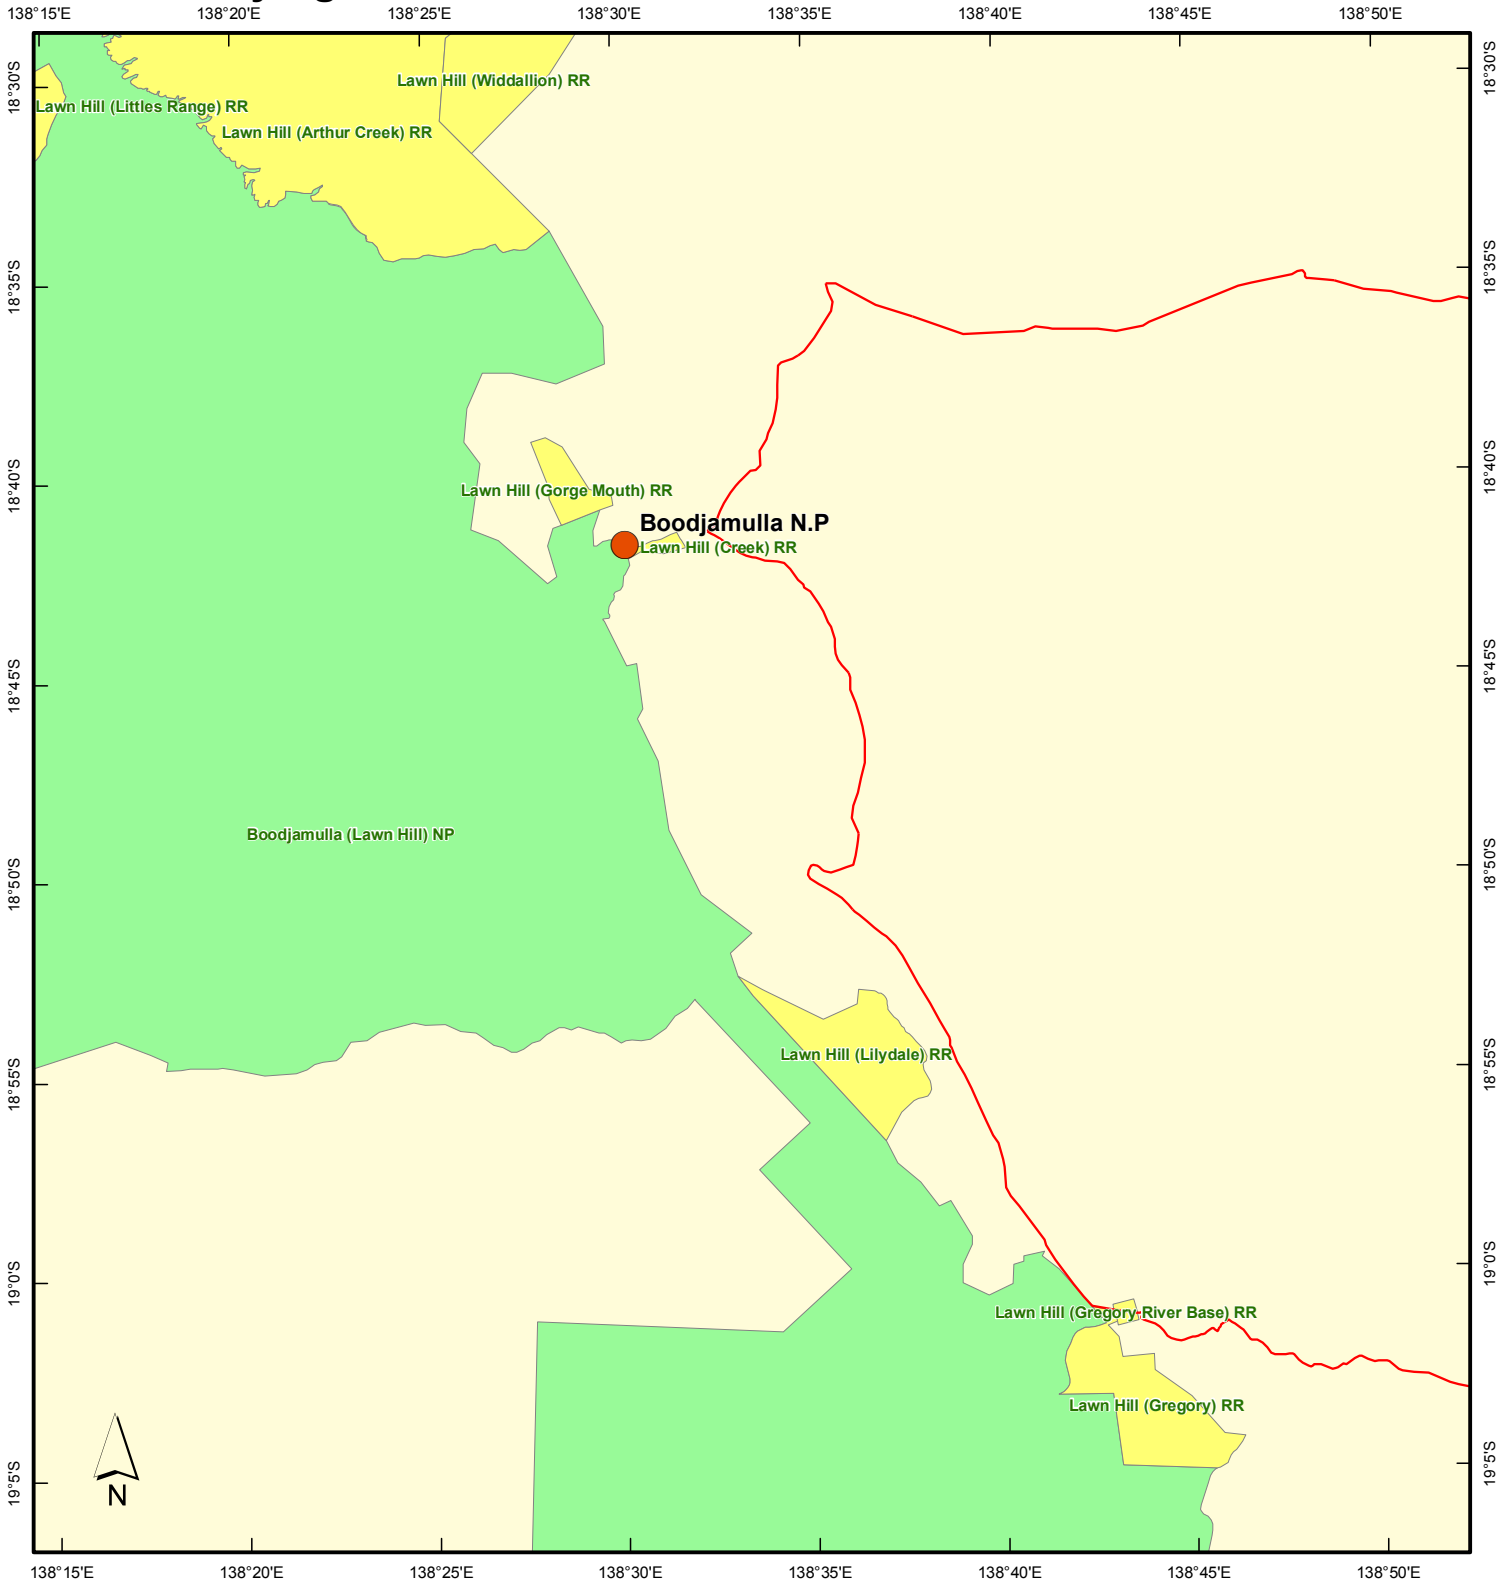

MAP 37: Flying Fox Roost Sites

Map Projection:
 Universal Transverse Mercator (MGA) zone 54
 Horizontal Datum:
 Geocentric Datum of Australia 1994 (GDA94)

Map Production: 11 August, 2011

Disclaimer:

This map has been prepared with all due diligence and care, based on the best available information at the time of publication. Neither the department nor the Queensland Government holds any responsibility for any errors or omissions within this document. Any decisions made by other parties based on this document are solely the responsibility of those parties.

Legend

- Flying Fox Roost Sites
- QPWS Estate**
- National Park (scientific)
- National Park
- National Park (CYPAL)
- National Park (recovery)
- Conservation Park
- Resources Reserve
- Forest Reserve
- State Forest
- Timber Reserve