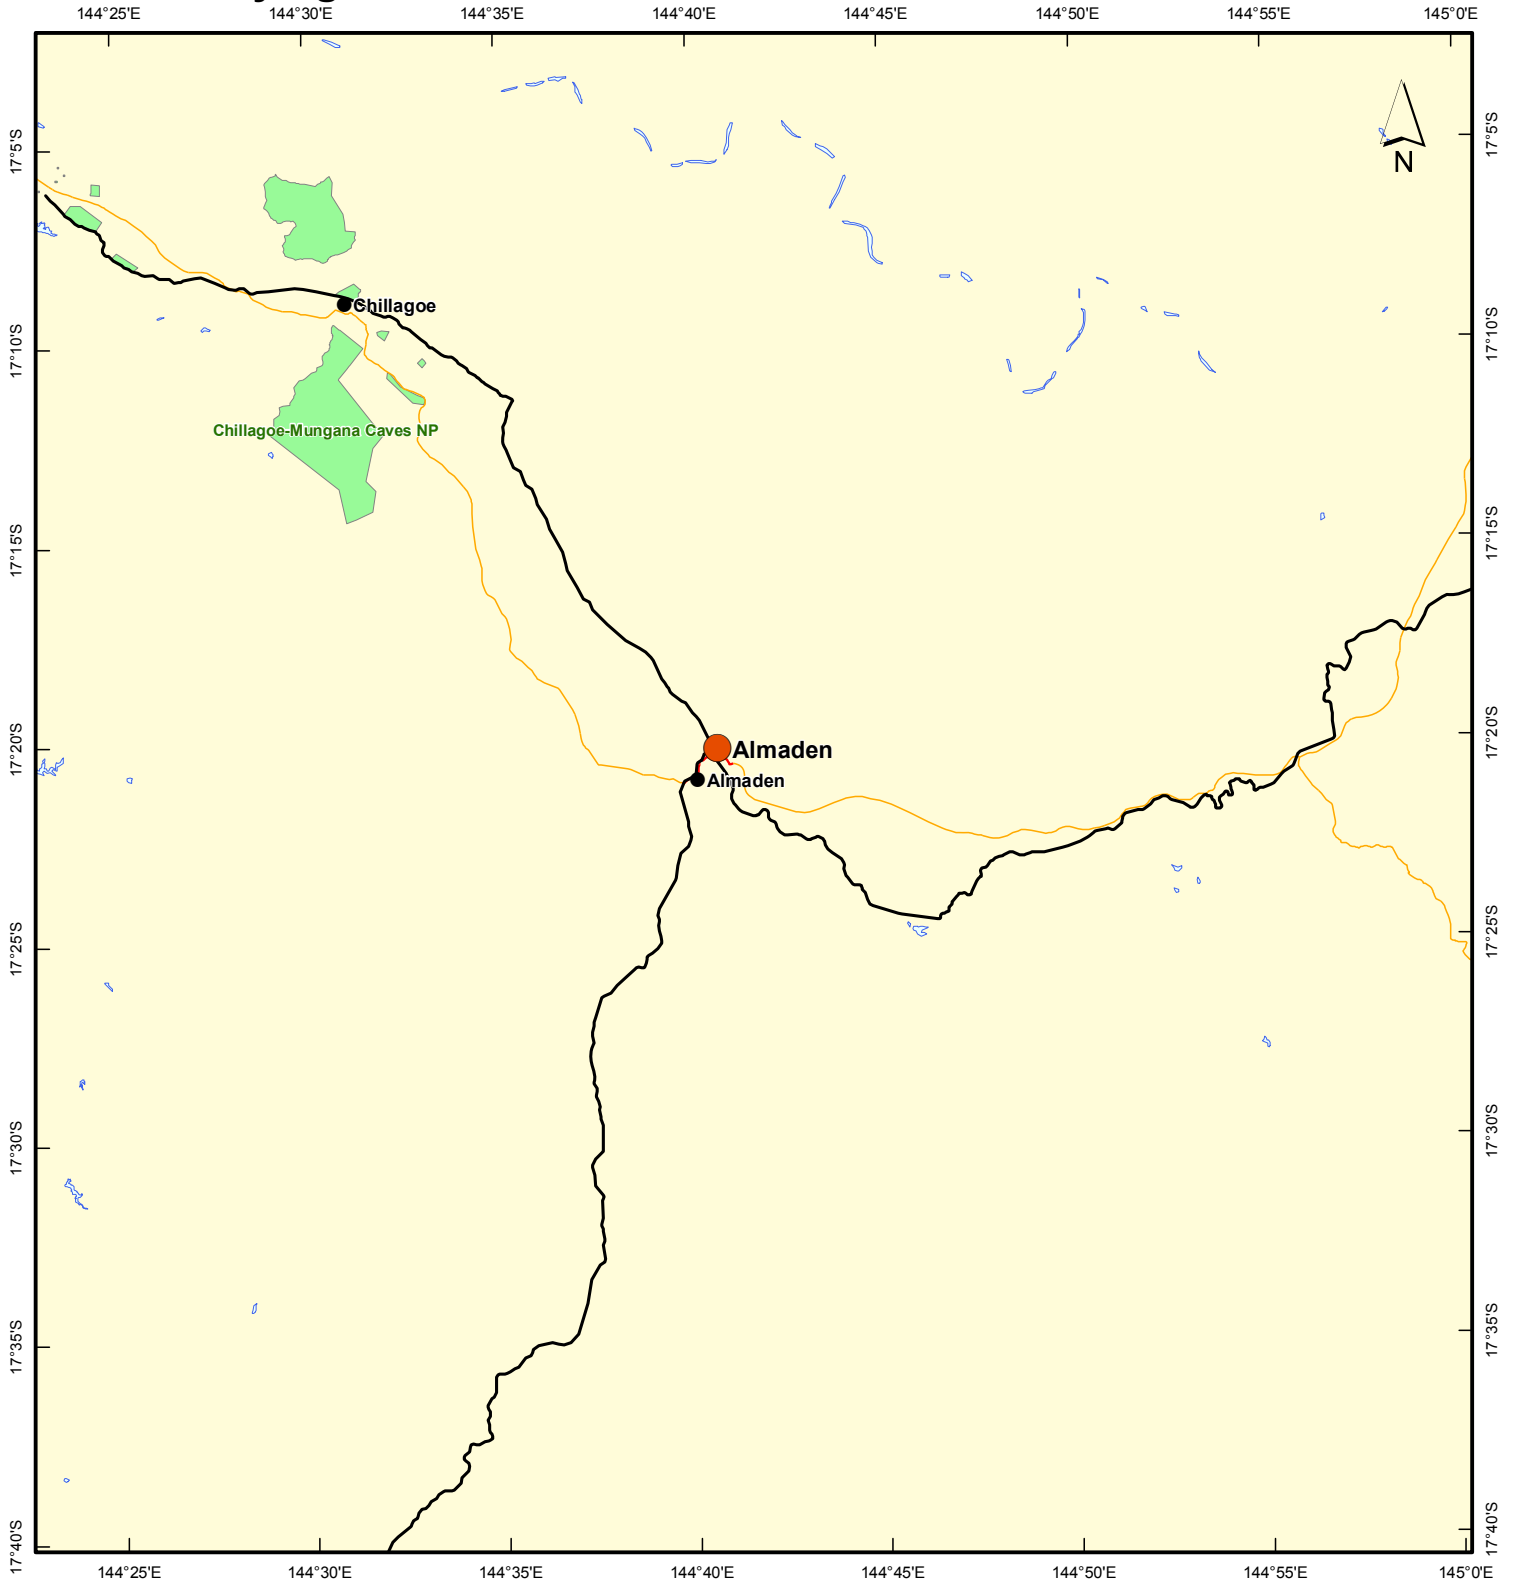

MAP 40: Flying Fox Roost Sites

Map Projection:
 Universal Transverse Mercator (MGA) zone 55
 Horizontal Datum:
 Geocentric Datum of Australia 1994 (GDA94)

Map Production: 11 August, 2011

Disclaimer:

This map has been prepared with all due diligence and care, based on the best available information at the time of publication. Neither the department nor the Queensland Government holds any responsibility for any errors or omissions within this document. Any decisions made by other parties based on this document are solely the responsibility of those parties.

Legend

- Flying Fox Roost Sites
- QPWS Estate**
- National Park (scientific)
- National Park
- National Park (CYPAL)
- National Park (recovery)
- Conservation Park
- Resources Reserve
- Forest Reserve
- State Forest
- Timber Reserve