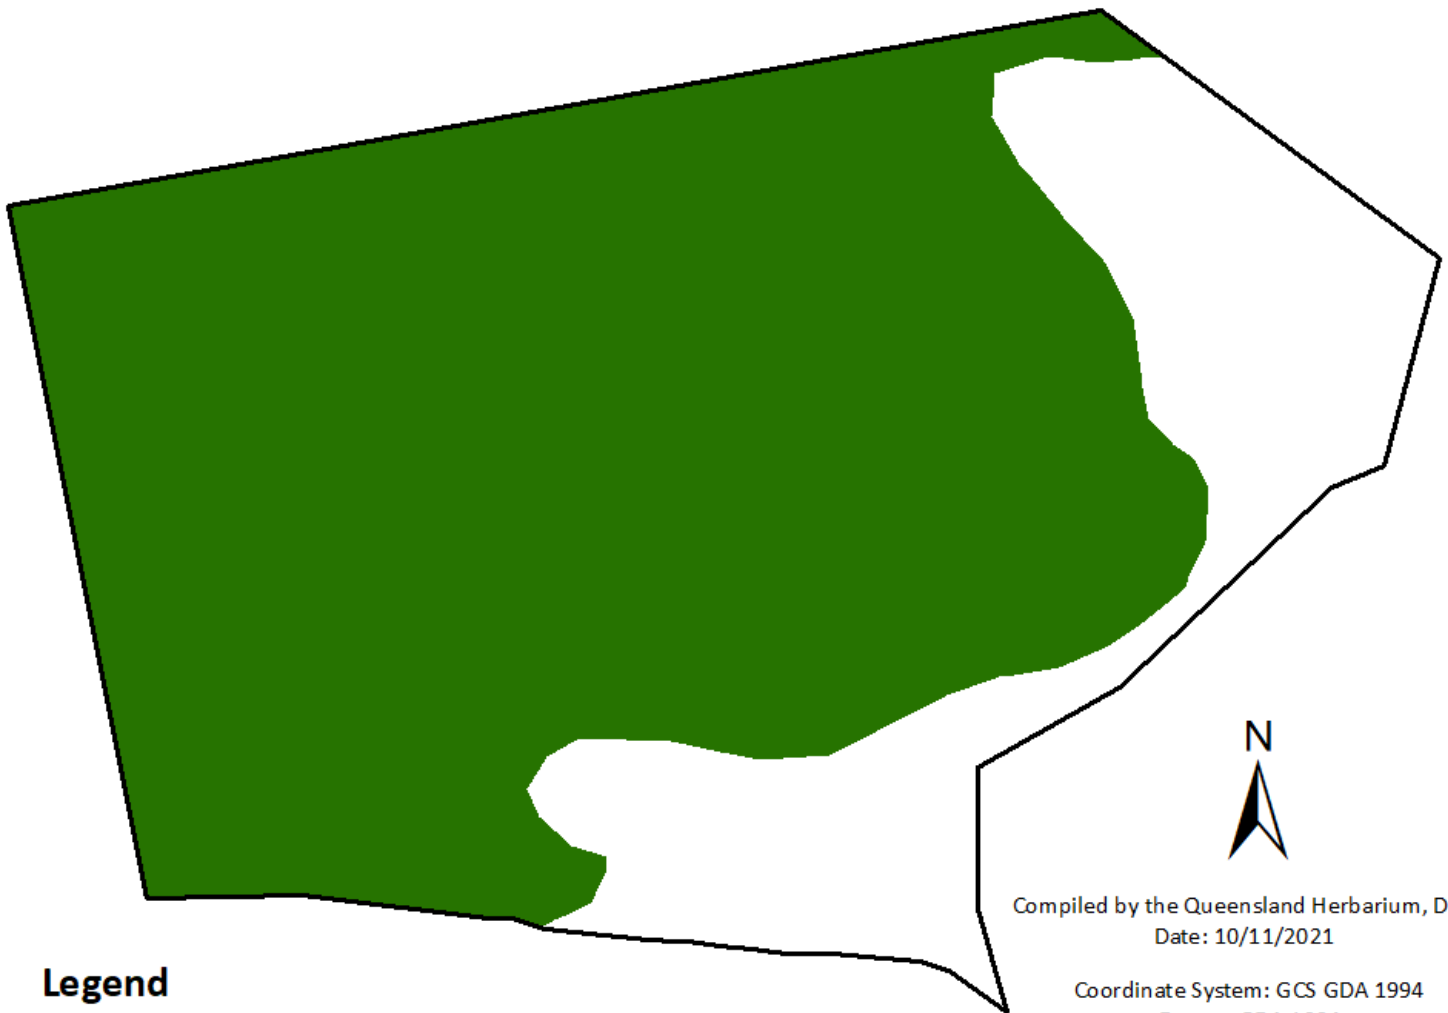

## Nature Conservation (Koala) Conservation Plan 2017

### Koala habitat area determination map

*This koala habitat area determination map is issued by the Department of Environment and Science as an attachment to a notice of decision issued under section 7C of the Nature Conservation (Koala) Conservation Plan 2017. This map will be taken to be the Koala Conservation Plan Map as it relates to koala habitat areas for the land that is subject to this decision until the Koala Conservation Plan Map is updated.*

#### Legend

-  Selected DCDB Parcel
-  Updated Core Koala Habitat Area

Compiled by the Queensland Herbarium, DES.  
Date: 10/11/2021

Coordinate System: GCS GDA 1994  
Datum: GDA 1994  
Units: Degree