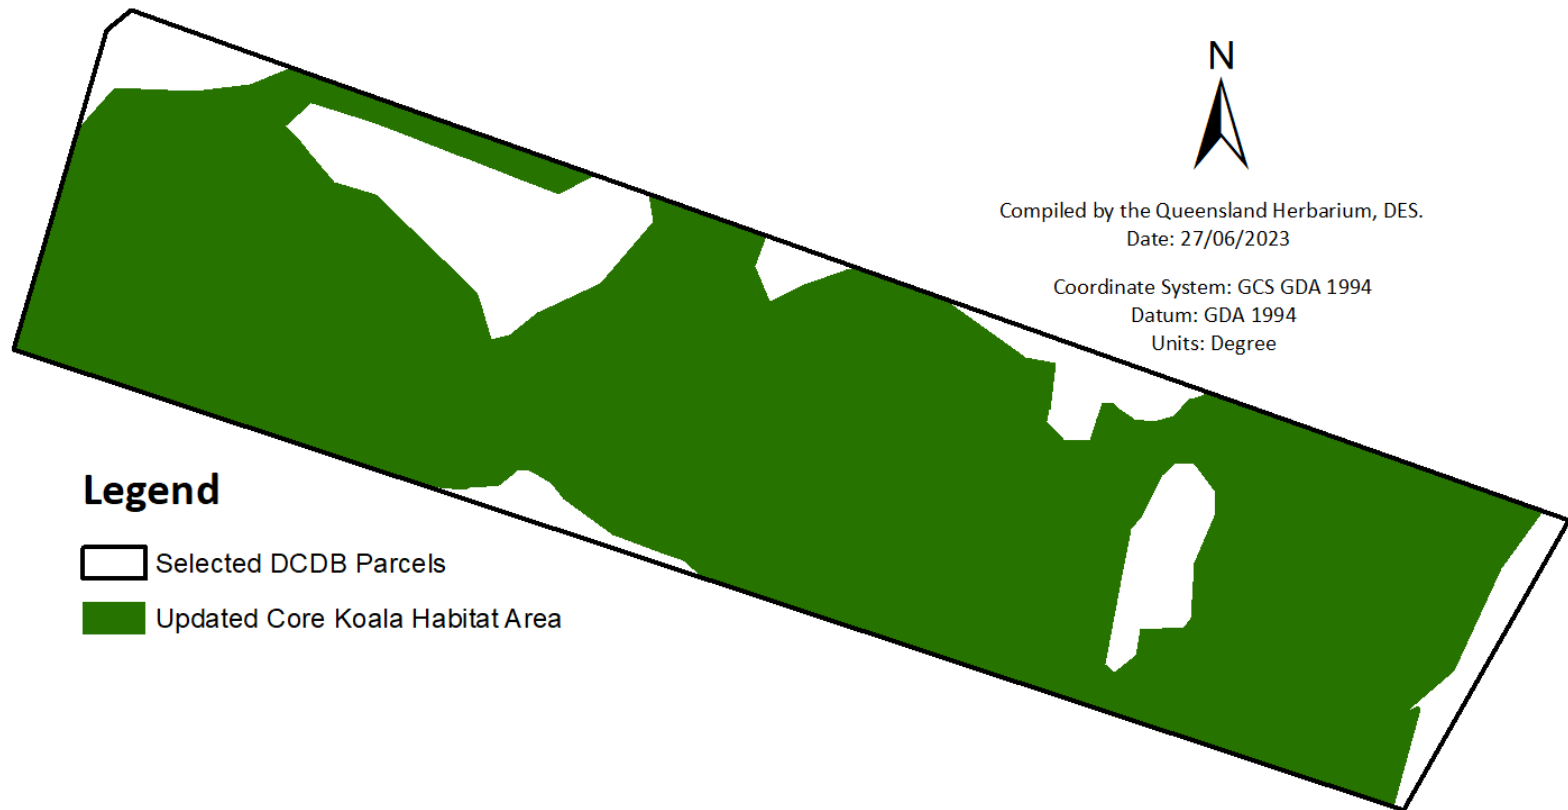

Nature Conservation (Koala) Conservation Plan 2017

Koala habitat area determination map

This koala habitat area determination map is issued by the Department of Environment and Science as an attachment to a notice of decision issued under section 7C of the Nature Conservation (Koala) Conservation Plan 2017. This map will be taken to be the Koala Conservation Plan Map as it relates to koala habitat areas for the land that is subject to this decision until the Koala Conservation Plan Map is updated in 2024.

Legend

-  Selected DCDB Parcels
-  Updated Core Koala Habitat Area