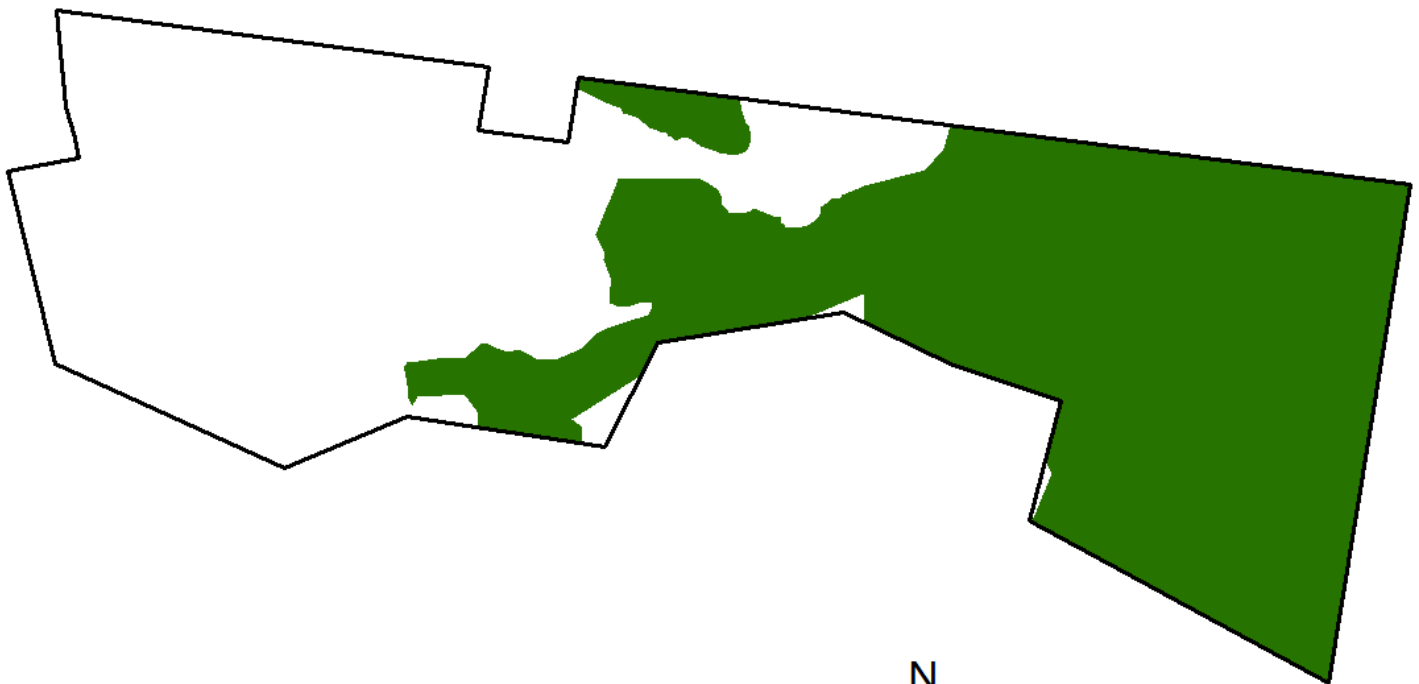

## Nature Conservation (Koala) Conservation Plan 2017

### Koala habitat area determination map

*This koala habitat area determination map is issued by the Department of Environment and Science as an attachment to a notice of decision issued under section 7C of the Nature Conservation (Koala) Conservation Plan 2017. This map will be taken to be the Koala Conservation Plan Map as it relates to koala habitat areas for the land that is subject to this decision until the Koala Conservation Plan Map is updated.*