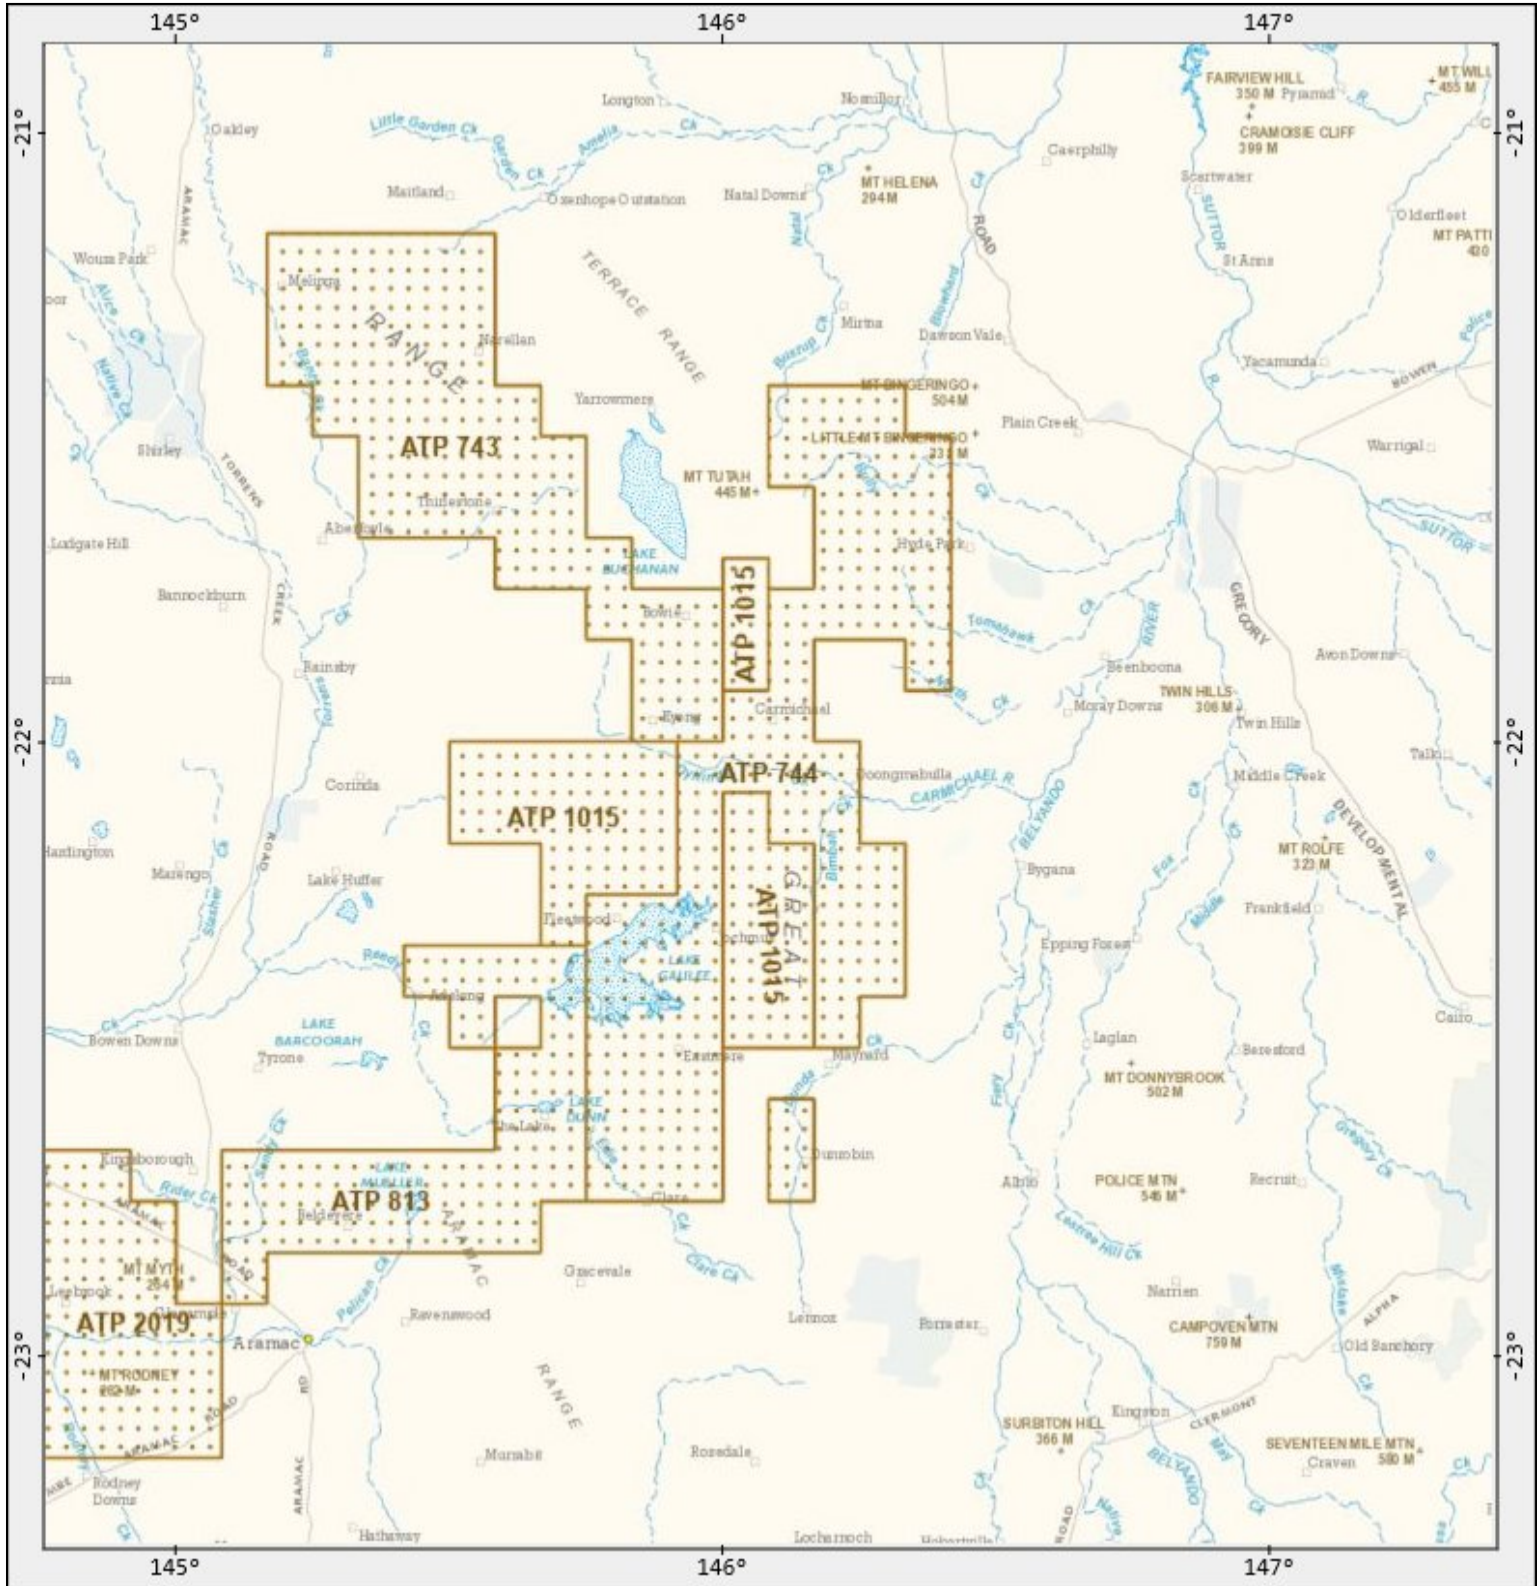

# Comet Ridge Limited

ATP744

A product of  
GeoResGlobe

### Legend

-  ATP application
-  ATP granted

0 25 km

Scale: 1:1485040

Printed at: A4  
Print date: 1/7/2020

Datum: Geocentric Datum of Australia 1994  
Projection: Web Mercator EPSG 102100

For more information, visit  
<https://georesglobe.information.qld.gov.au/help-info/Contact-us.html>

Imagery includes material © CNES reproduced under licensed from Airbus DS, all rights reserved © 21AT © Earth-i, all rights reserved, 2020

 Attribution

---

Esri, CGIAR

QPWS, Esri, HERE, Garmin, FAO,  
METI/NASA, USGS